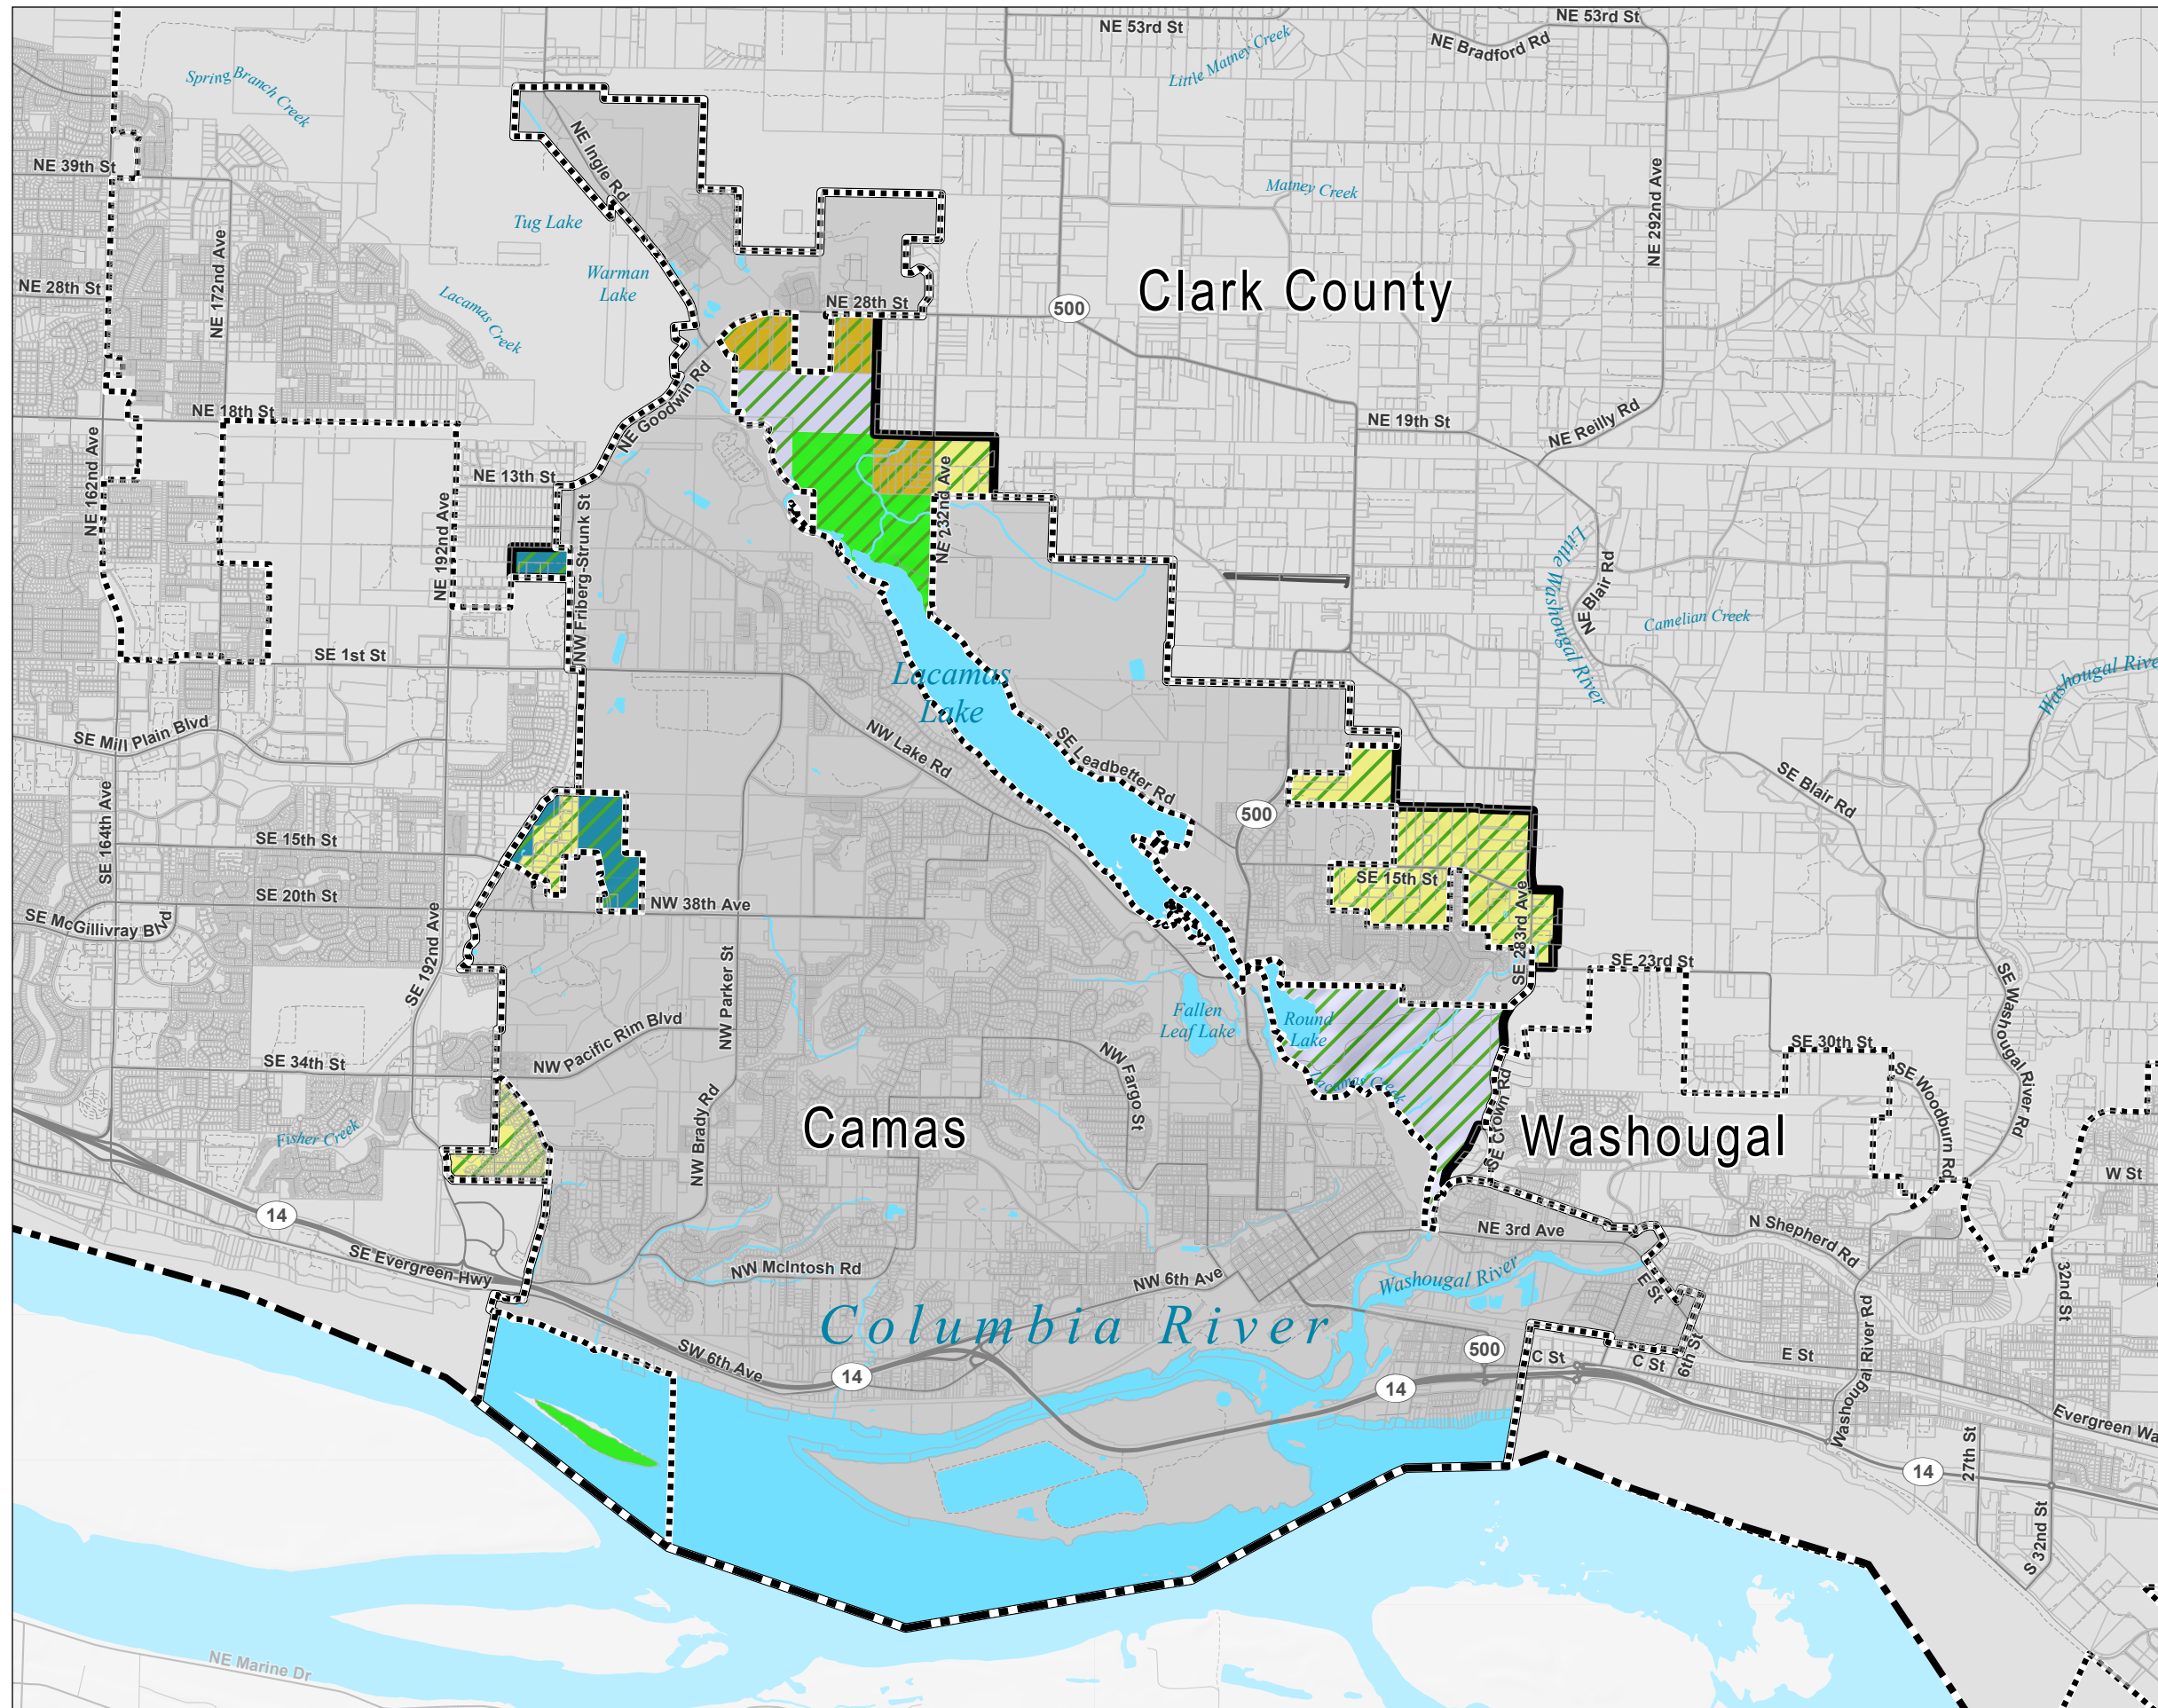

# Camas Urban Growth Area

## Comprehensive Plan

### KEY

-  Incorporated Area
-  Urban Growth Area
-  County Boundary
- Comprehensive Plan Overlay**
-  Urban Holding
- Comprehensive Plan**
-  Urban Low Density Residential
-  Urban Medium Density Residential
-  Industrial
-  Public Facility
-  Parks/Open Space

NOTE: Information shown on this map was collected from several sources. Clark County accepts no responsibility for any inaccuracies that may be present.

Figure 13