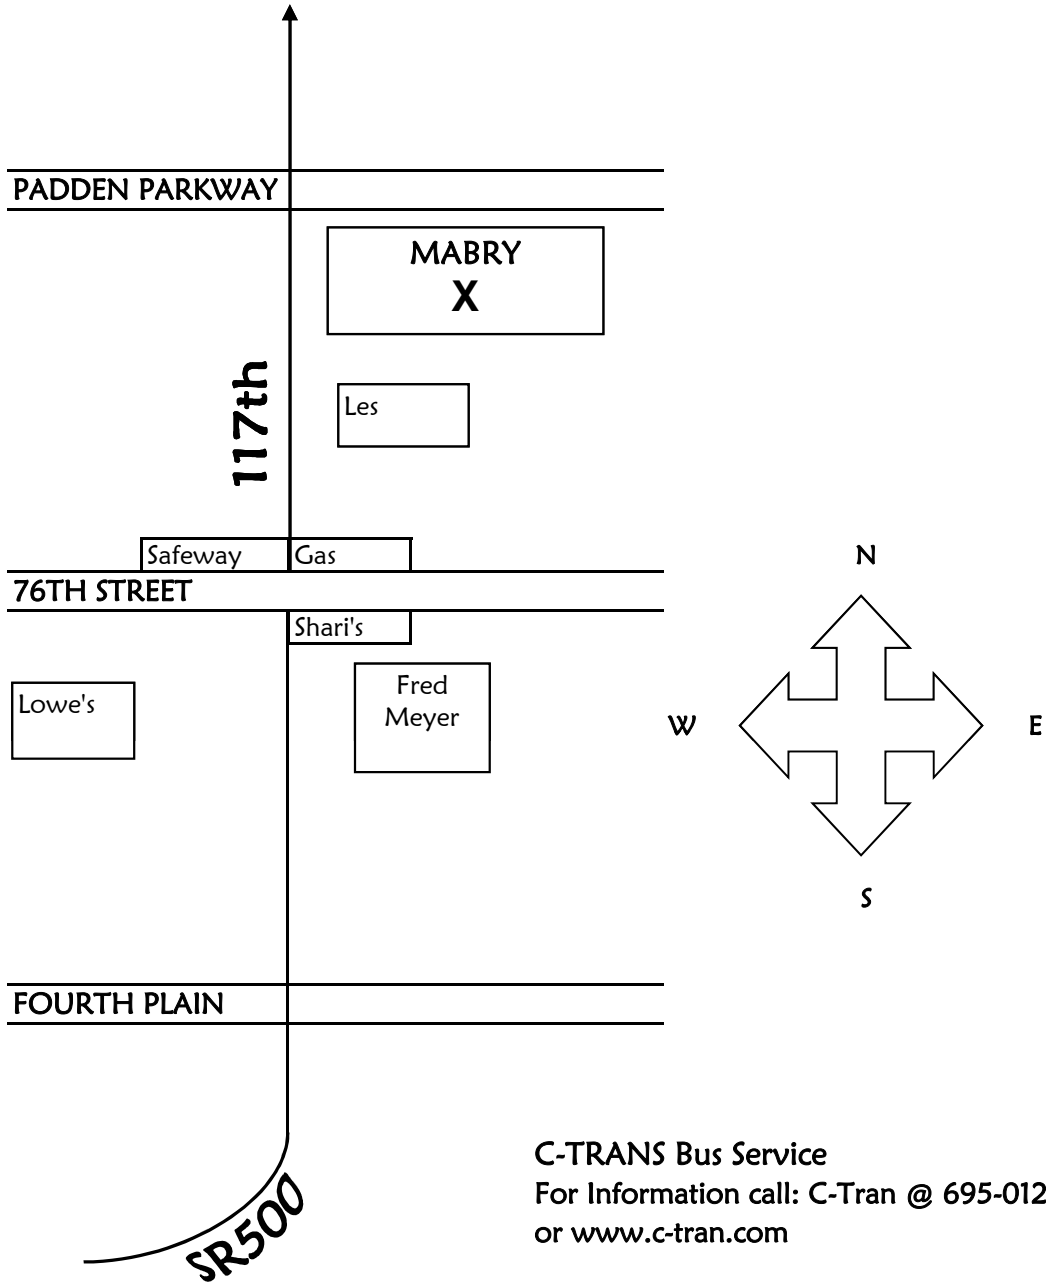

MABRY WORK CREW CENTER

8101 NE 117TH AVE., VANCOUVER, WA 98662

(360) 397-6045 - fax - 360-896-9878

7:00am Start - 4:30pm End

C-TRANS Bus Service
For Information call: C-Tran @ 695-0123
or www.c-tran.com