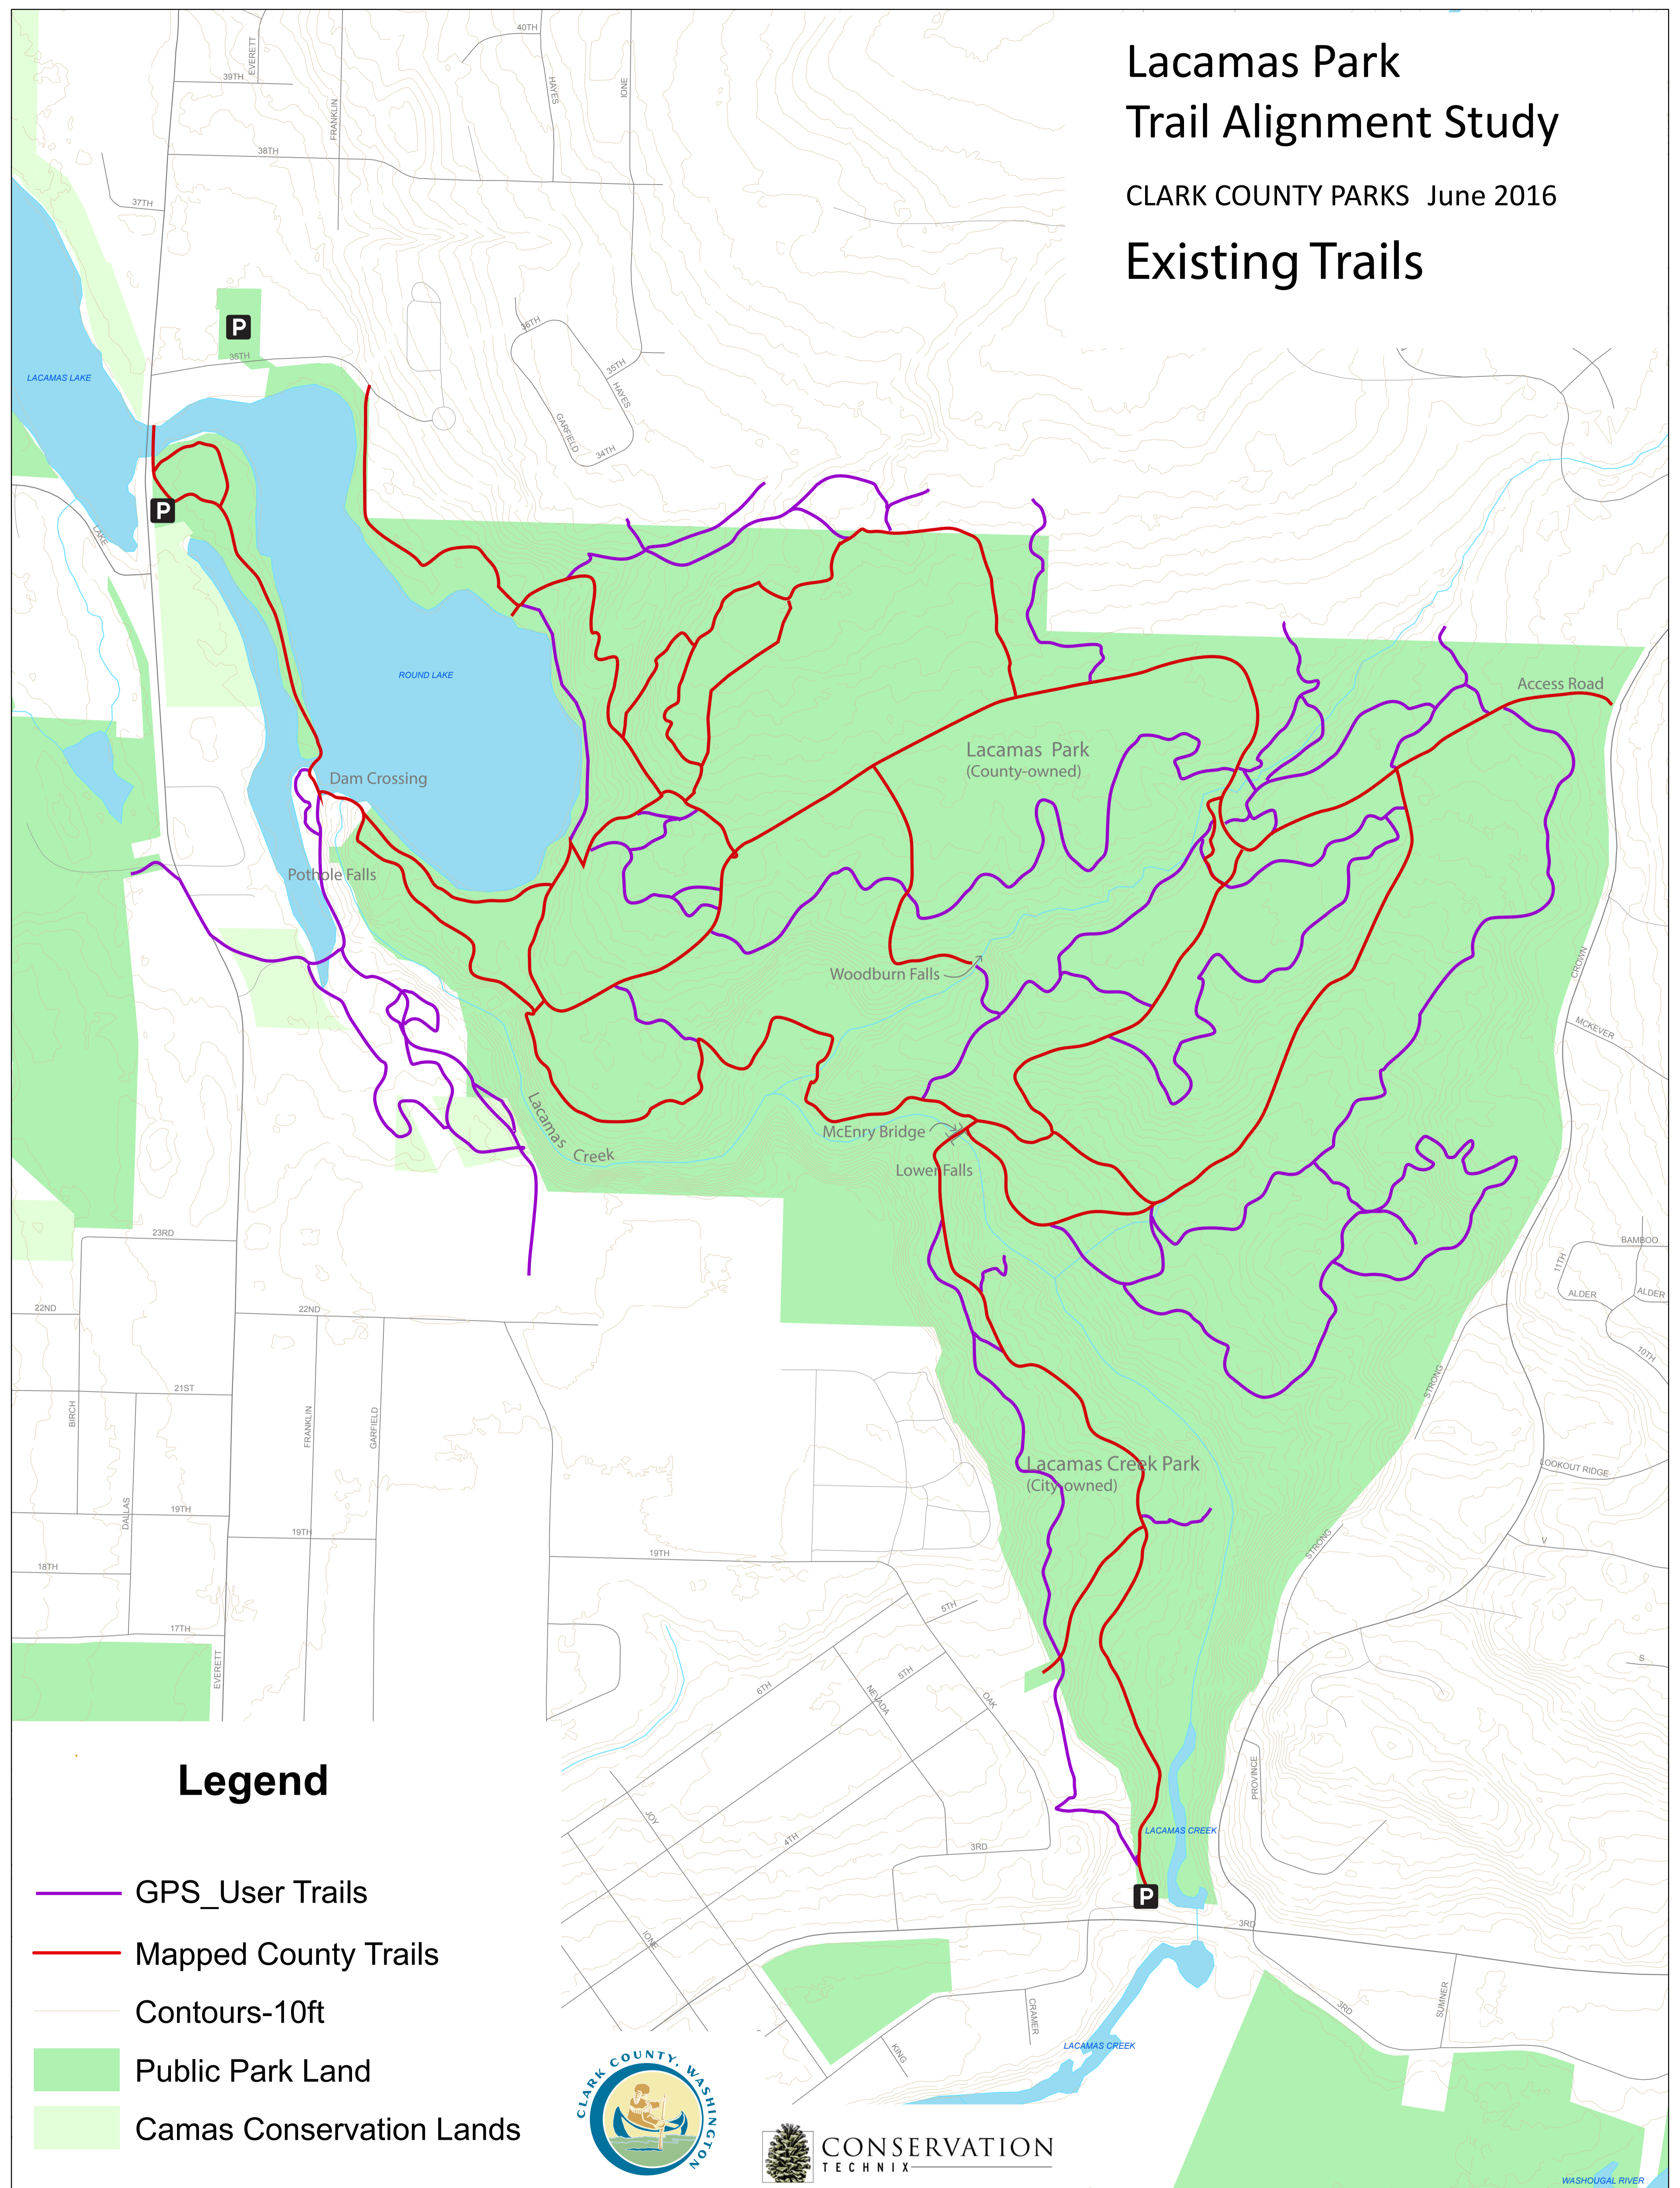

Lacamas Park Trail Alignment Study

CLARK COUNTY PARKS June 2016

Existing Trails

Legend

- GPS_User Trails
- Mapped County Trails
- Contours-10ft
- Public Park Land
- Camas Conservation Lands