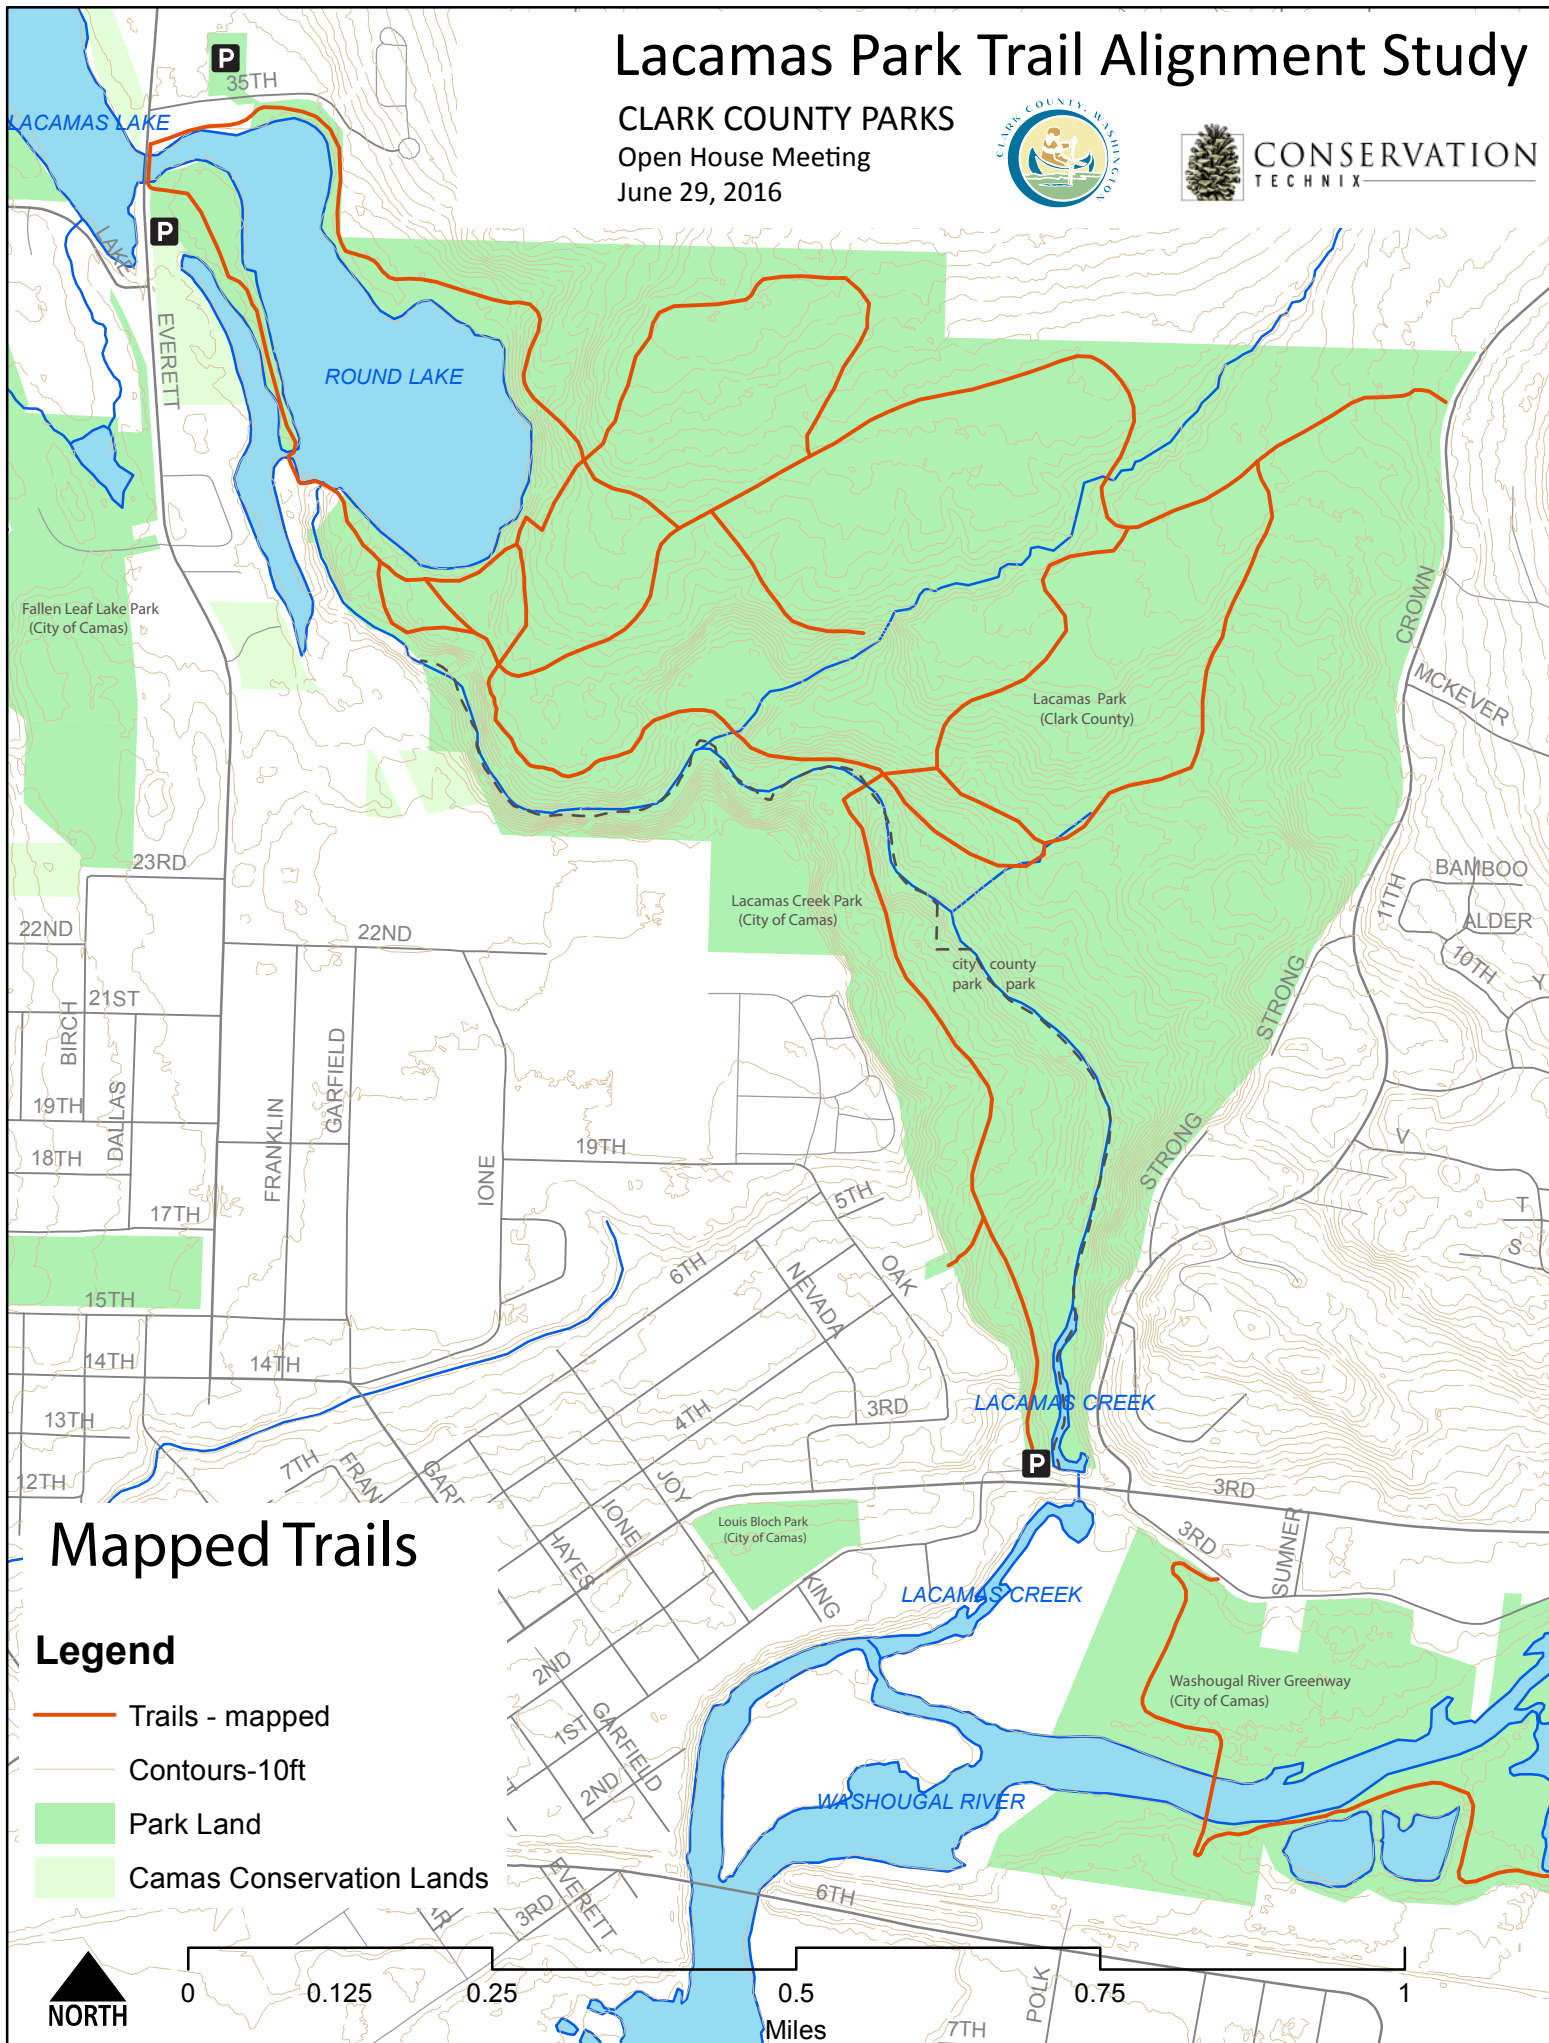

Lacamas Park Trail Alignment Study

CLARK COUNTY PARKS

Open House Meeting

June 29, 2016

CONSERVATION
TECHNIX

Mapped Trails

Legend

- Trails - mapped
- Contours-10ft
- Park Land
- Camas Conservation Lands

0 0.125 0.25 0.5 0.75 1
Miles