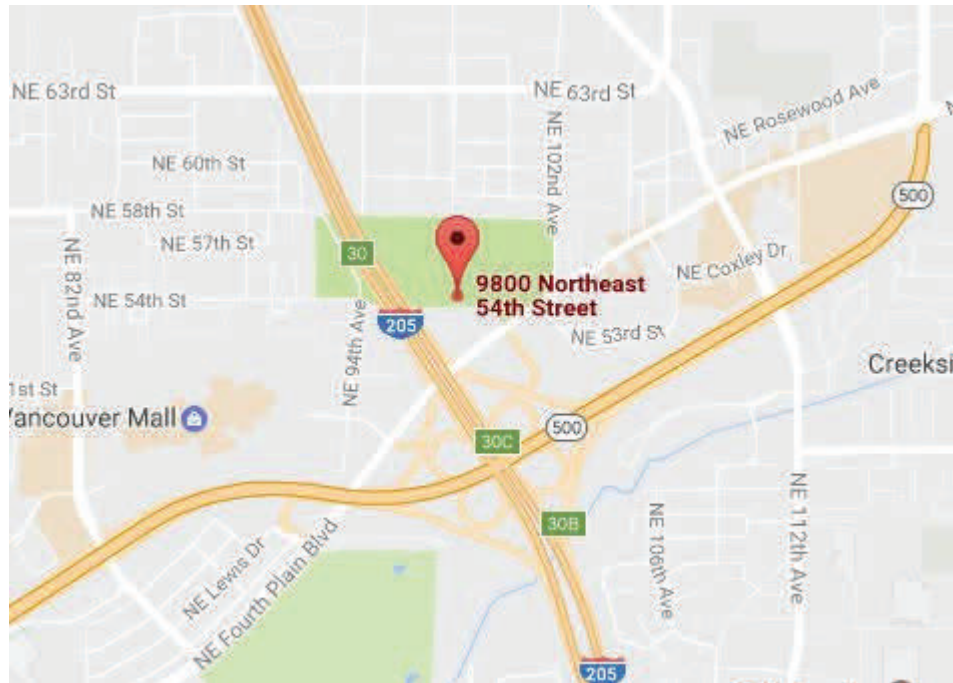

Orchards Community Park

**9800 54th St.
Vancouver, WA 98662**

Directions:

From I-205 South:

Take East Fourth Plain Blvd . Travel approximately 1/4mile to park entrance on North side of street.

From I-205 North:

Take East Fourth Plain Blvd Exit to NE 112th Avenue, Turn Left on NE 112th Avenue to Fourth Plain, turn left and travel 1/2 mile to park entrance on north side of street

One reservable shelter

Orchards - Picnic Shelter