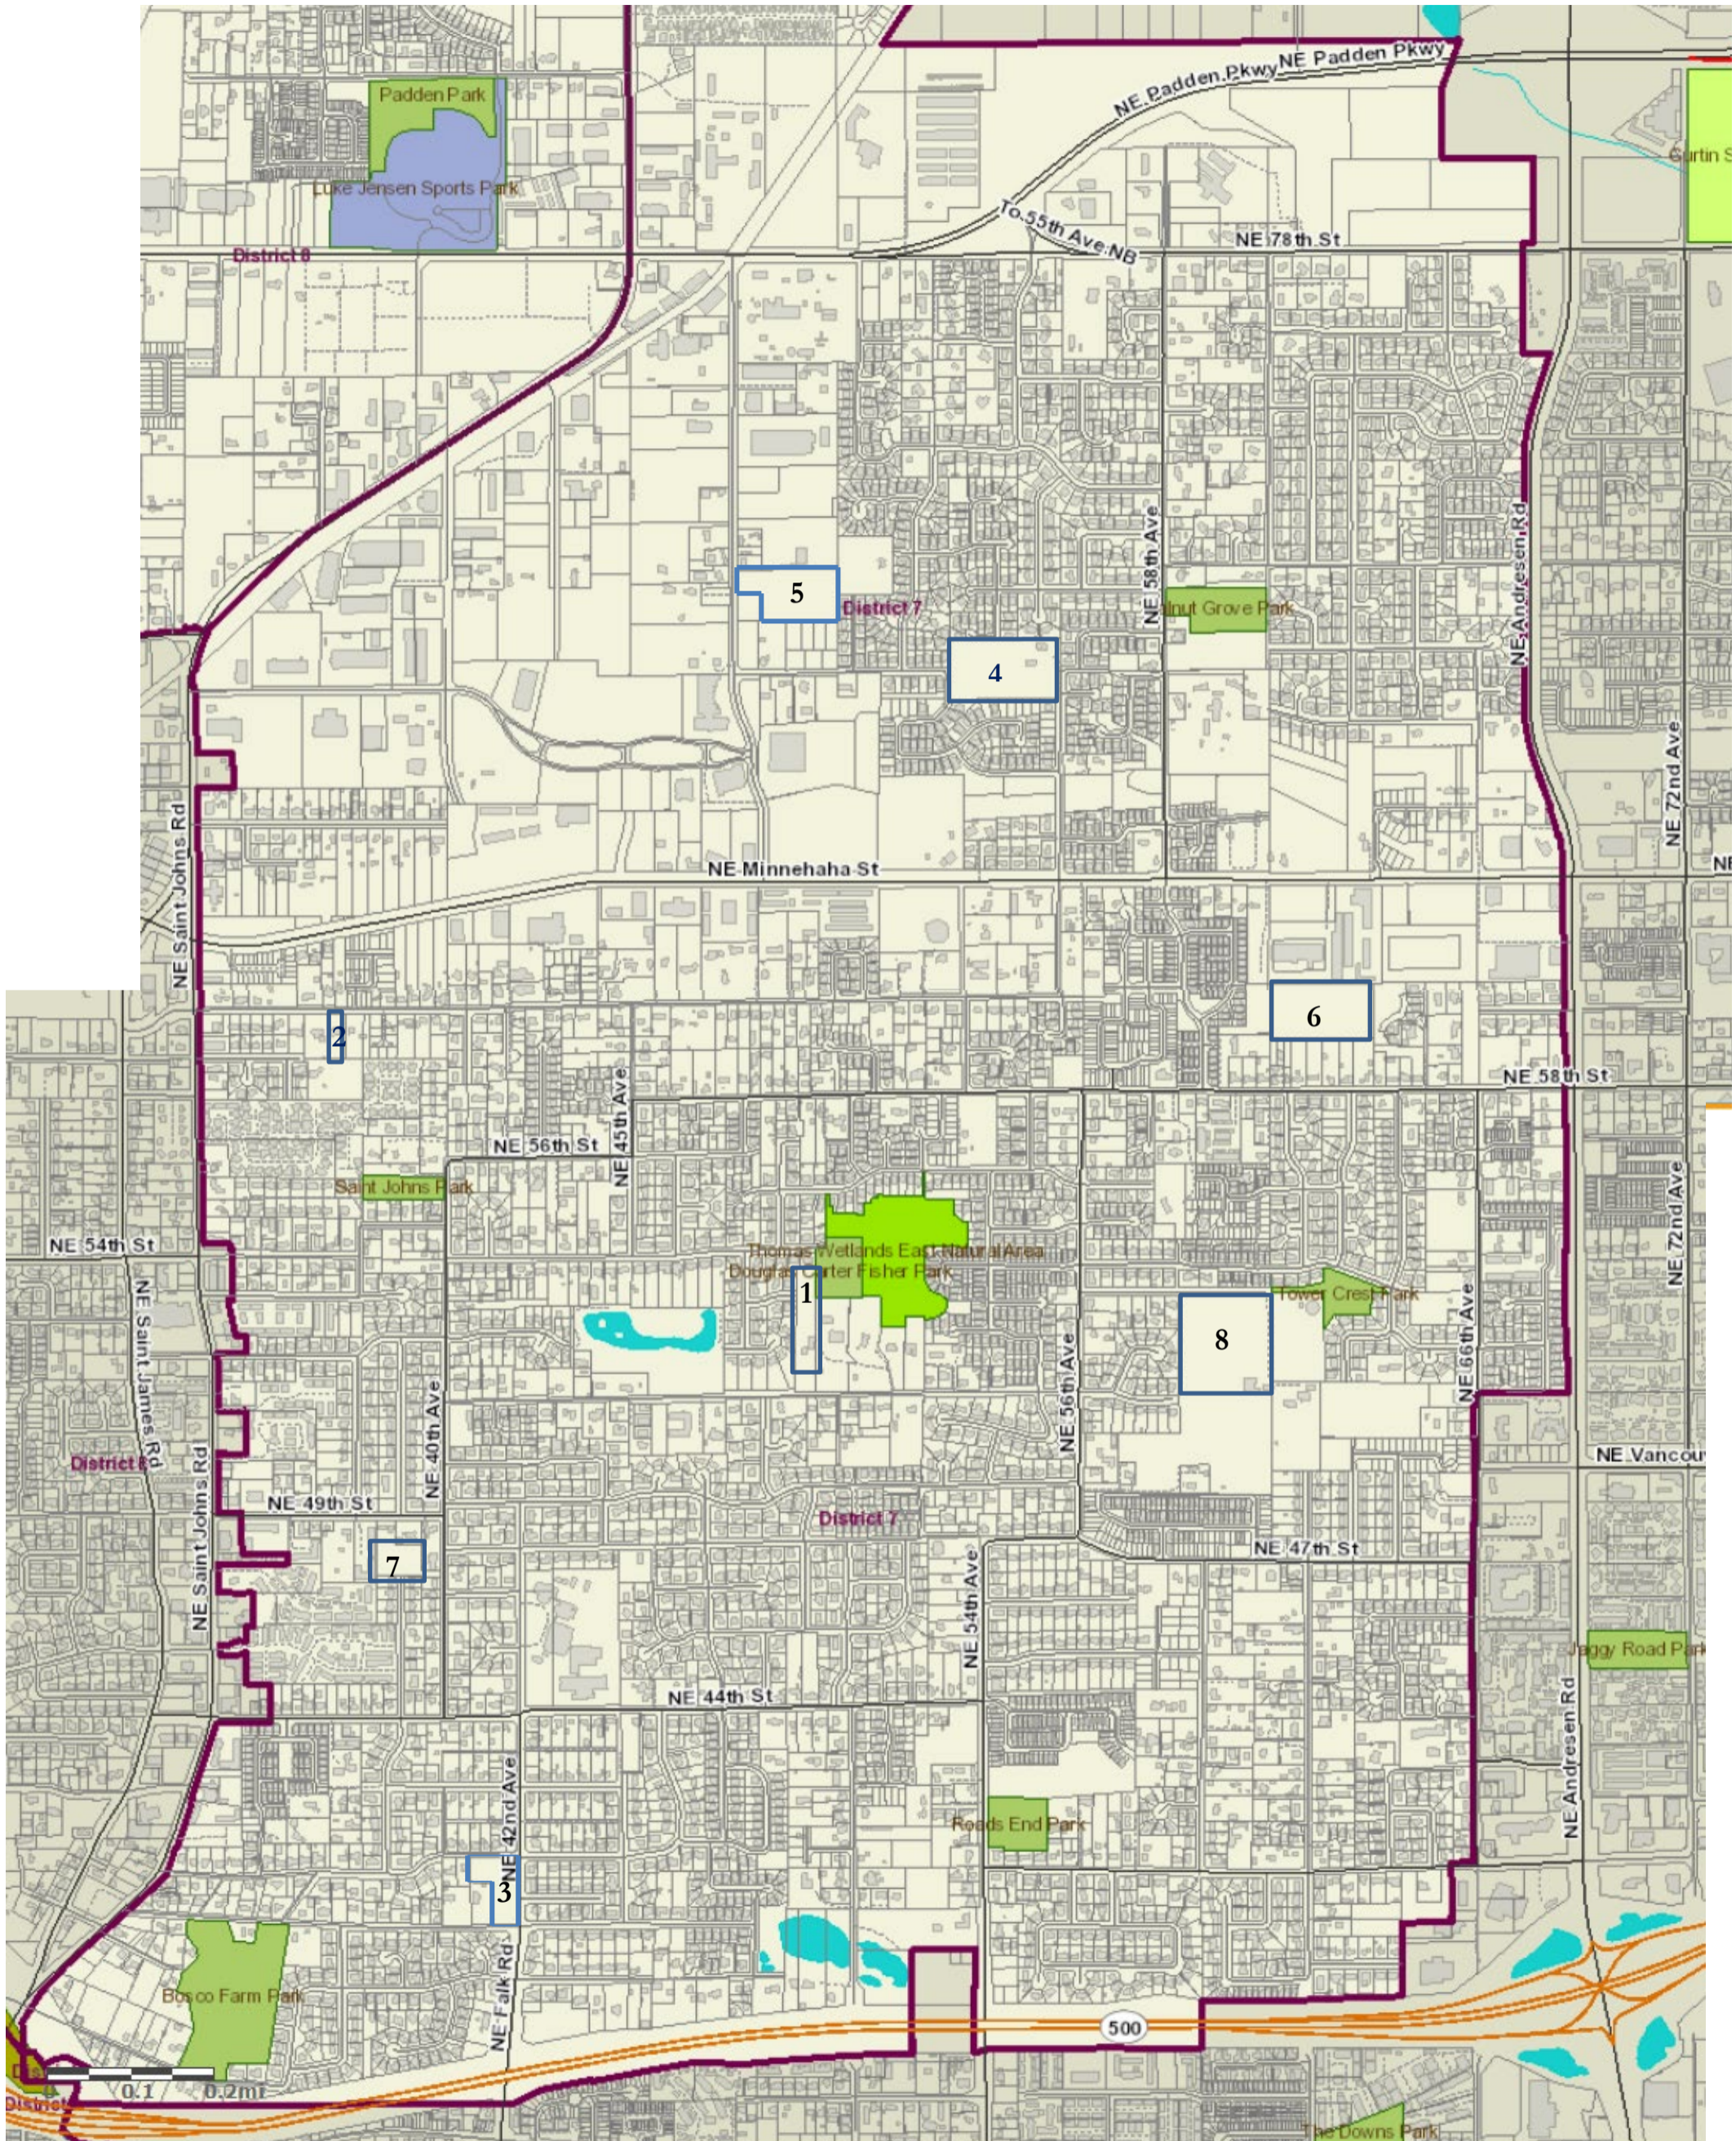

Property Search Locations Map for Park Impact Fee District 7

Note: All properties shown below are proposed for consideration only. The landowners have not been contacted.

- | | |
|--|---|
| 1. Parcel 157147000 = 2 Acres (.25-.50 acres proposed) | 5. Parcel 99731000 = 4.20 Acres |
| 2. Parcel 149150000 = .75 Acres (Potential donation) | 6. Parcel 156669000 = 5 Acres |
| 3. Parcel 149847000 = 2.09 Acres | 7. Parcel 149759000 = 1.56 Acres |
| 4. Parcel 156505000 = 6.05 acres (2-3 acres proposed) | 8. Parcel 160717000 = 160717000 = 8.19 Acres (1-3 acres proposed) |