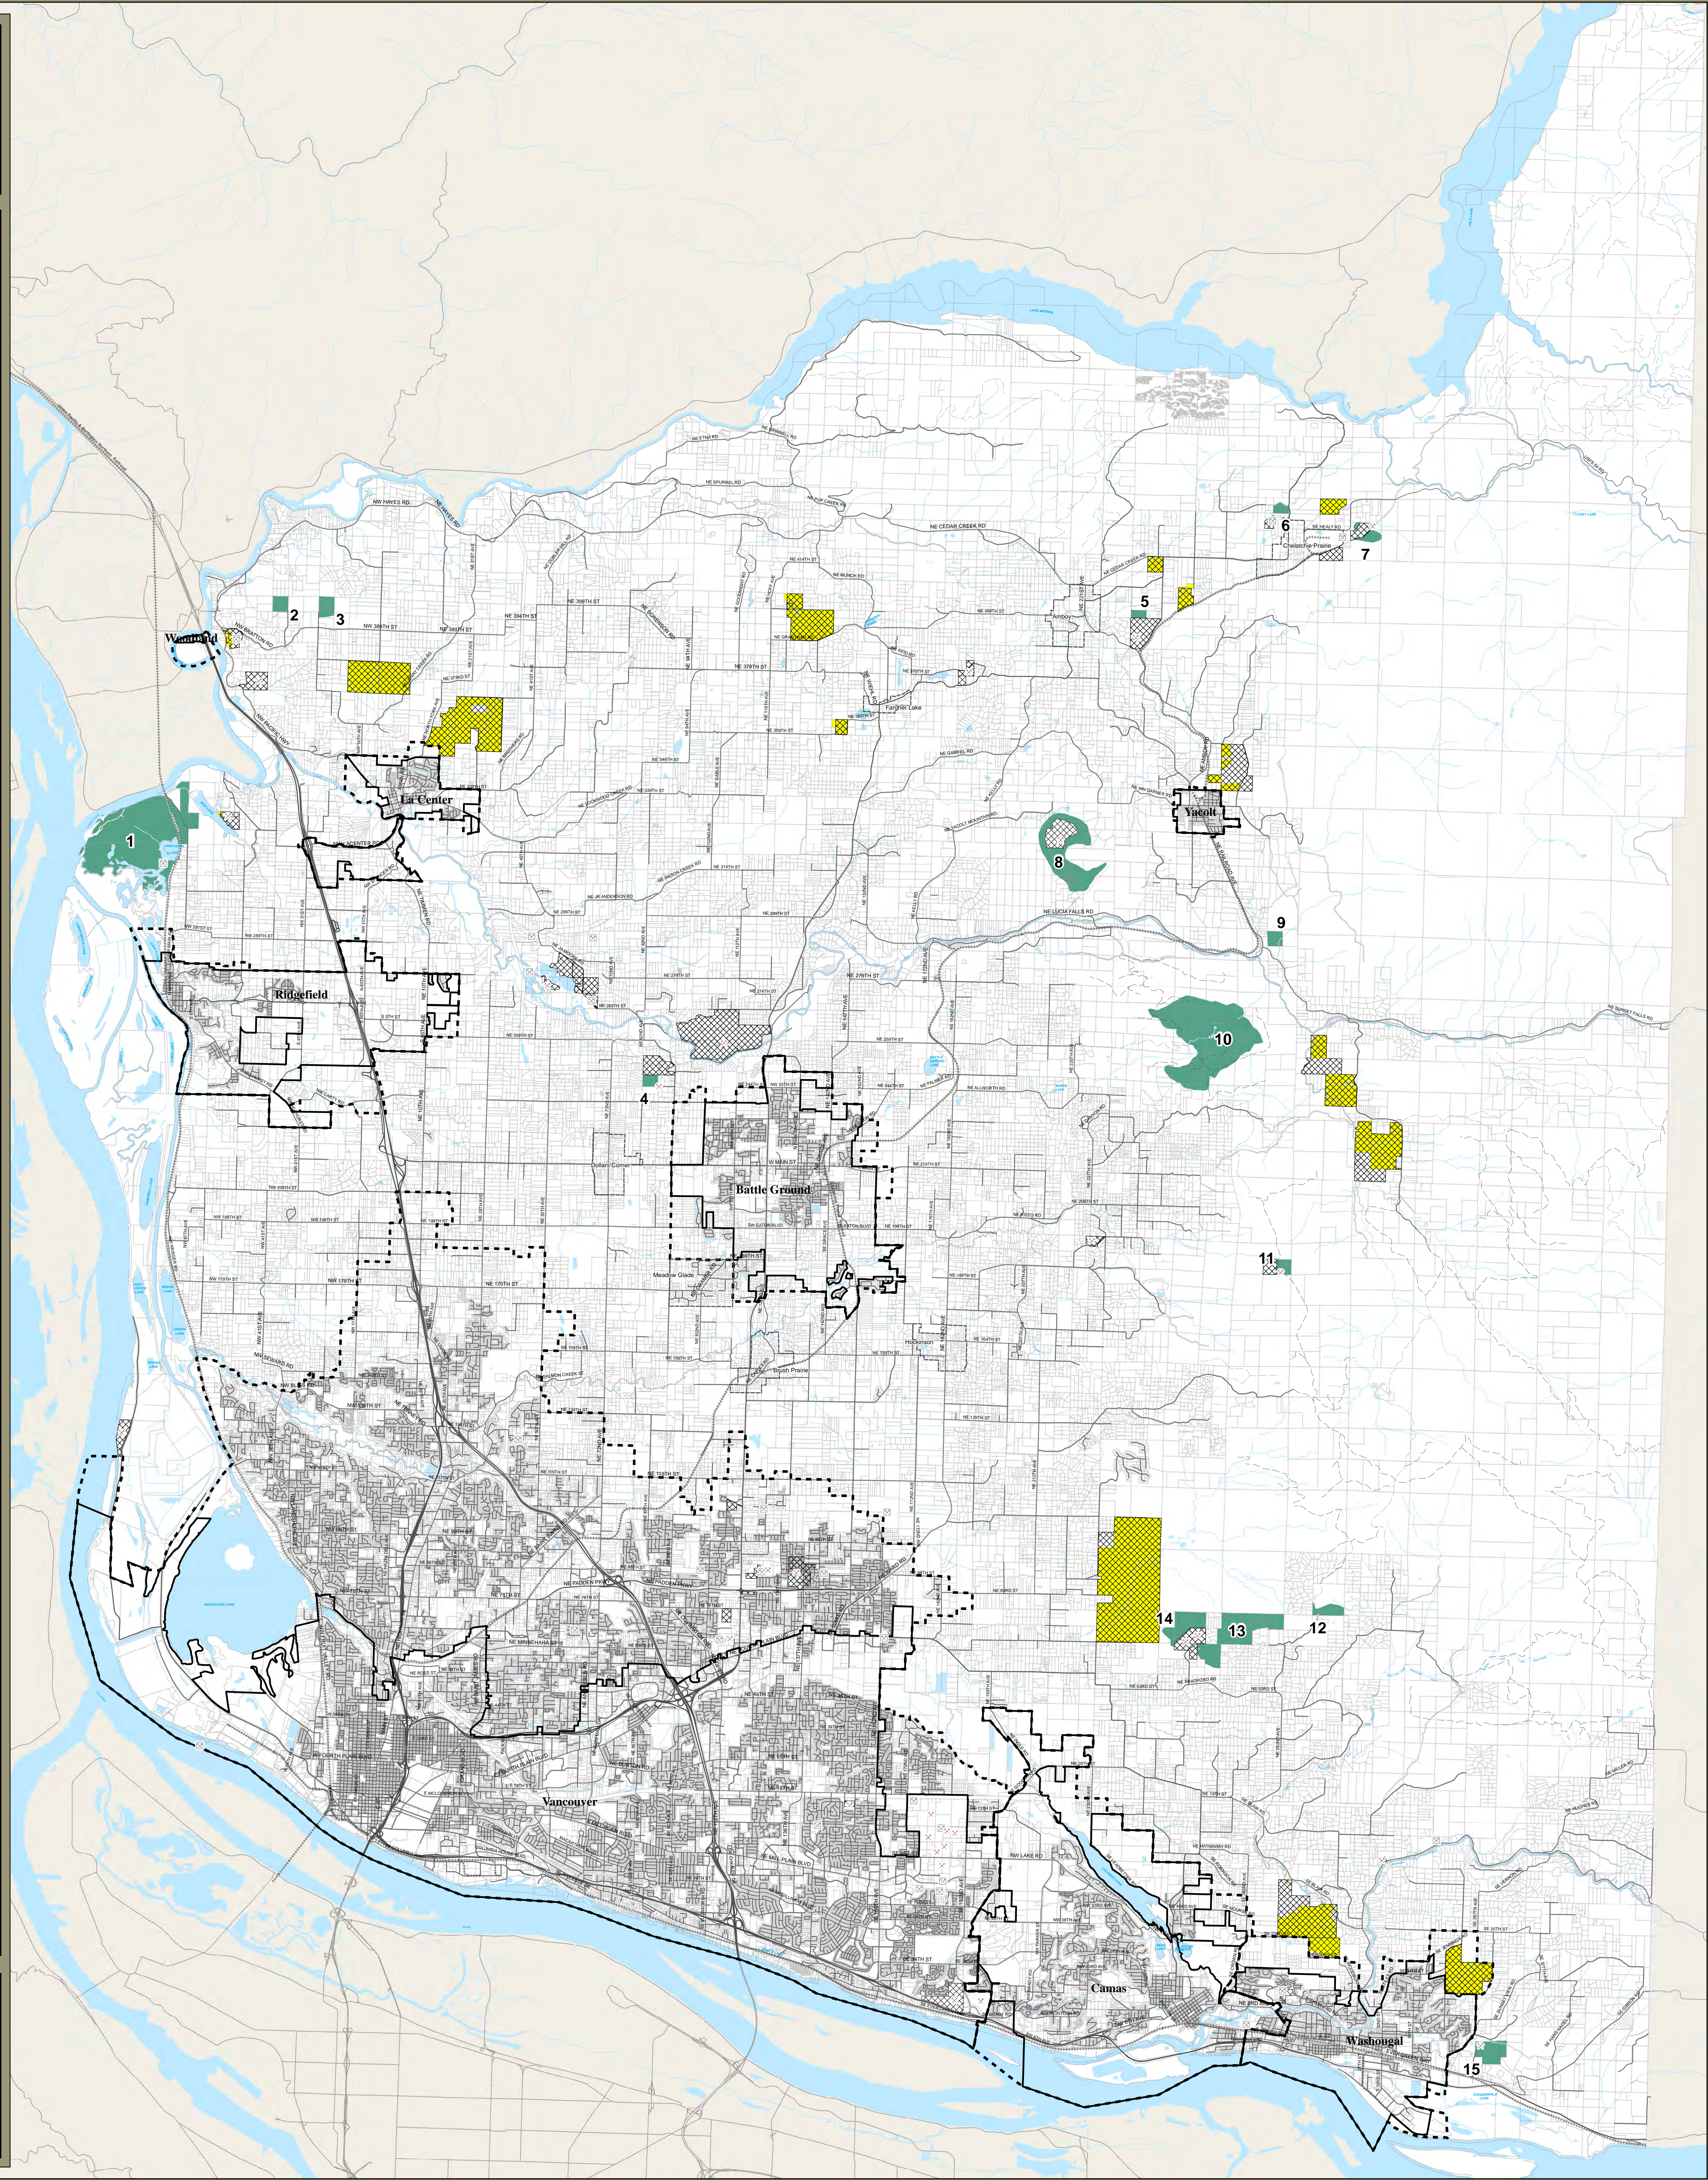

Clark County Draft Surface Mining Overlay

Key

- New Surface Mining Overlay Areas
- Removal of Surface Mining Overlay
- Existing Surface Mining Overlay
- Terminated Mine
- Active Mine
- City Limits
- Urban Growth Area(UGA) Boundary
- Rural Center

**Mineral Lands Task Force
Recommendations corrected 10/08/2013**

proud past, promising future

**CLARK COUNTY
WASHINGTON**

Geographic Information System (GIS)