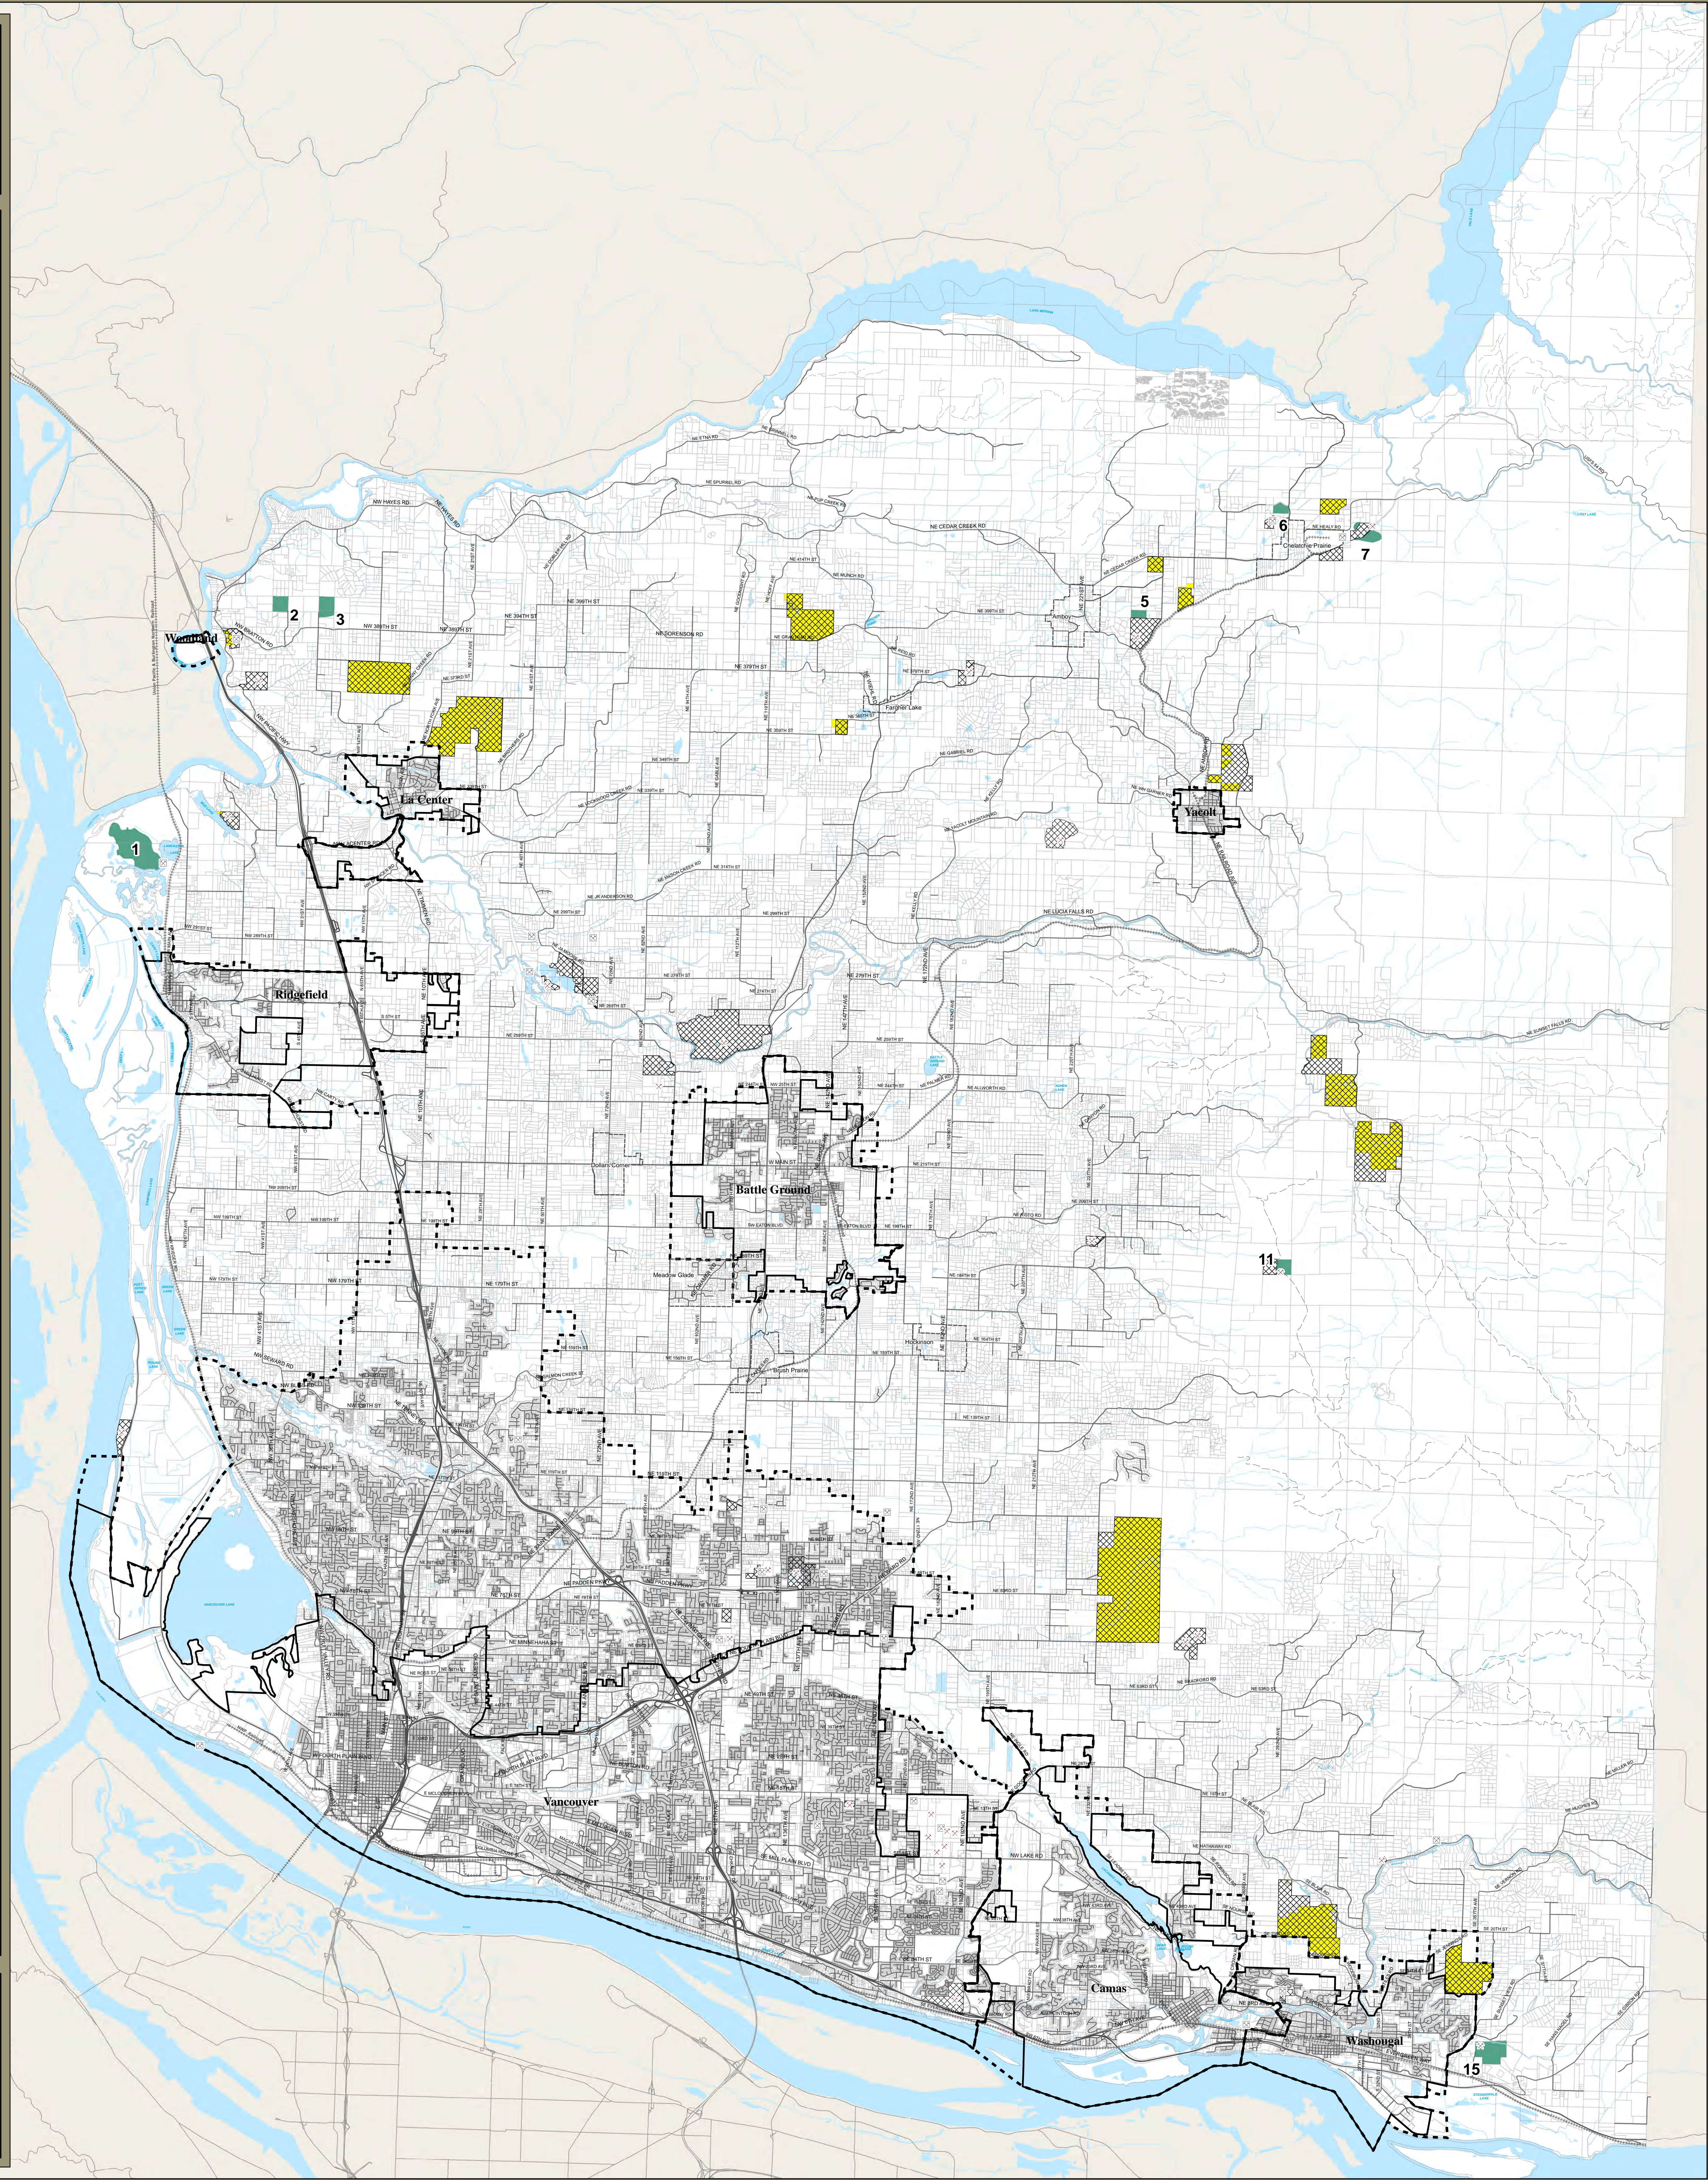

Clark County Draft Surface Mining Overlay

Key

- New Surface Mining Overlay Areas
- Removal of Surface Mining Overlay
- Existing Surface Mining Overlay
- Terminated Mine
- Active Mine
- City Limits
- Urban Growth Area(UGA) Boundary
- Rural Center

**Planning Commission Recommendation
10/17/2013**

proud past, promising future

**CLARK COUNTY
WASHINGTON**

Geographic Information System (GIS)