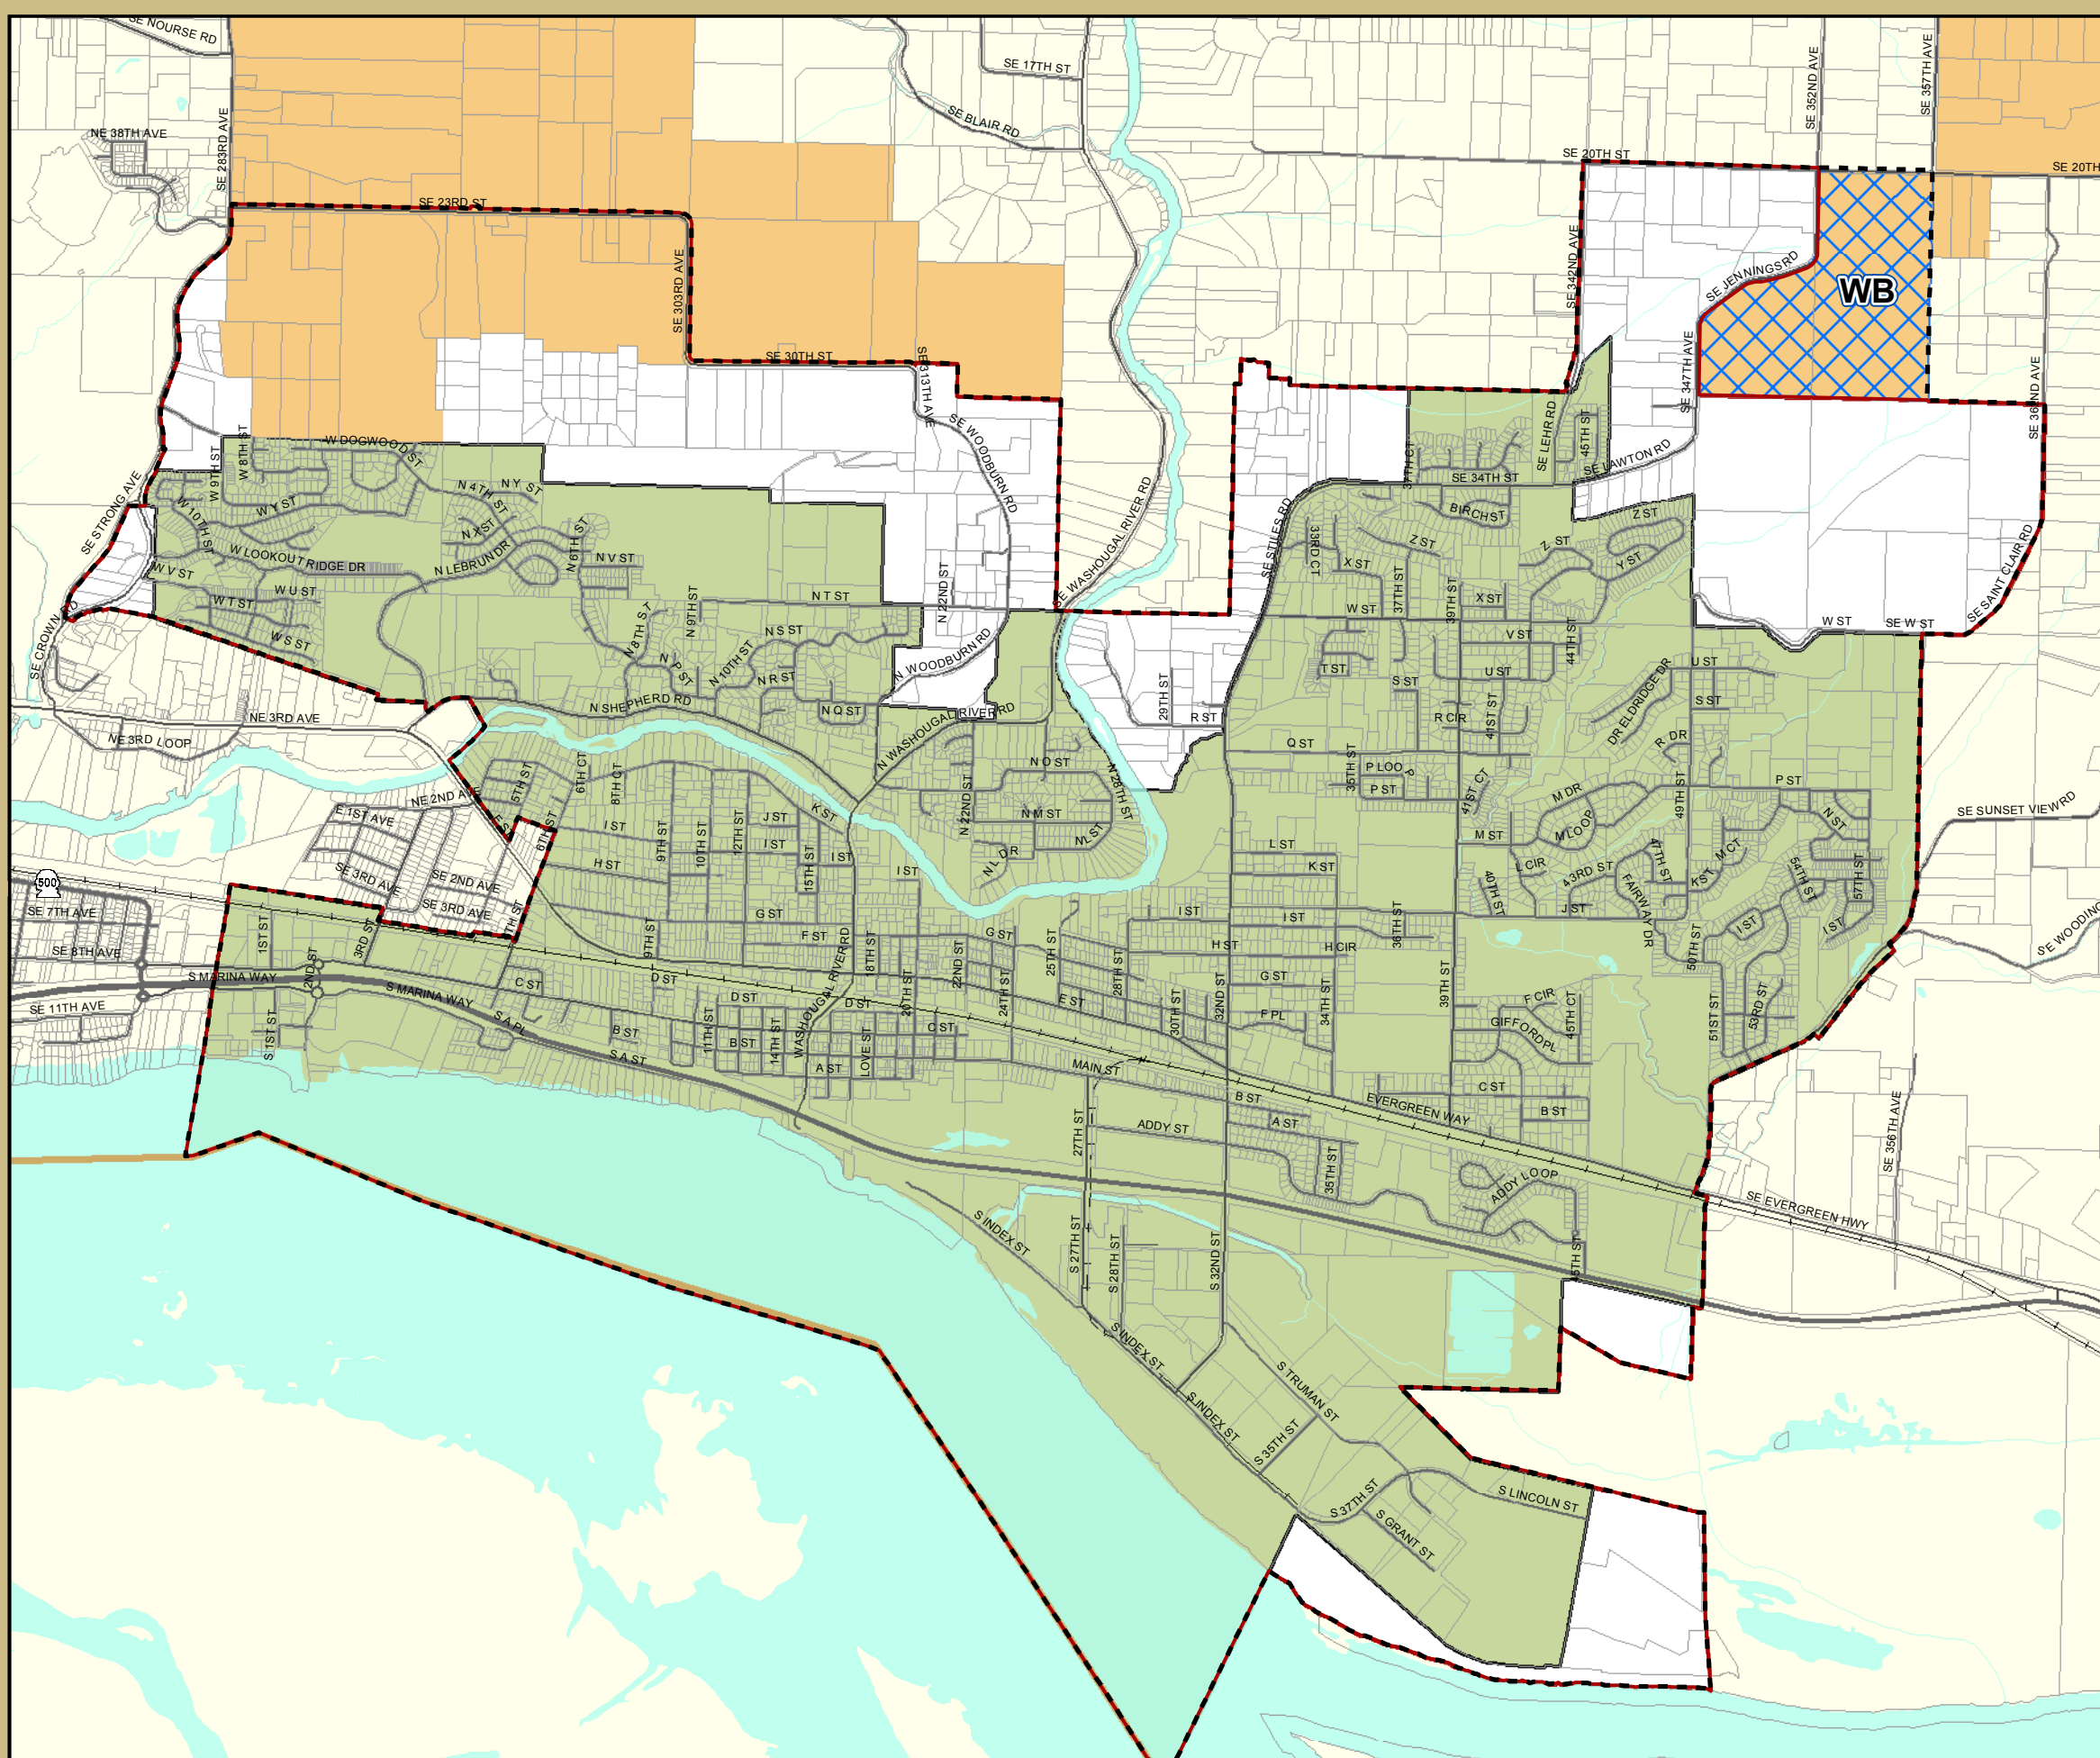

Washougal Urban Growth Area Boundary Resolution

- Key**
-  AG Subarea Invalidated by Hearings Board Decision
 -  Adopted Urban Growth Area (UGA) Boundary
 -  UGA Boundary After Removal
 -  City Limits
 -  2004 Zoning - Agriculture 20

CLARK COUNTY
WASHINGTON

proud past, promising future

Geographic Information System (GIS)

Date: April 08, 2014
Path: Q:\Projects\conSrvs\CommDev\20123\AmendComplan2009\Washougal\Adopt-WSHInvalid.mxd