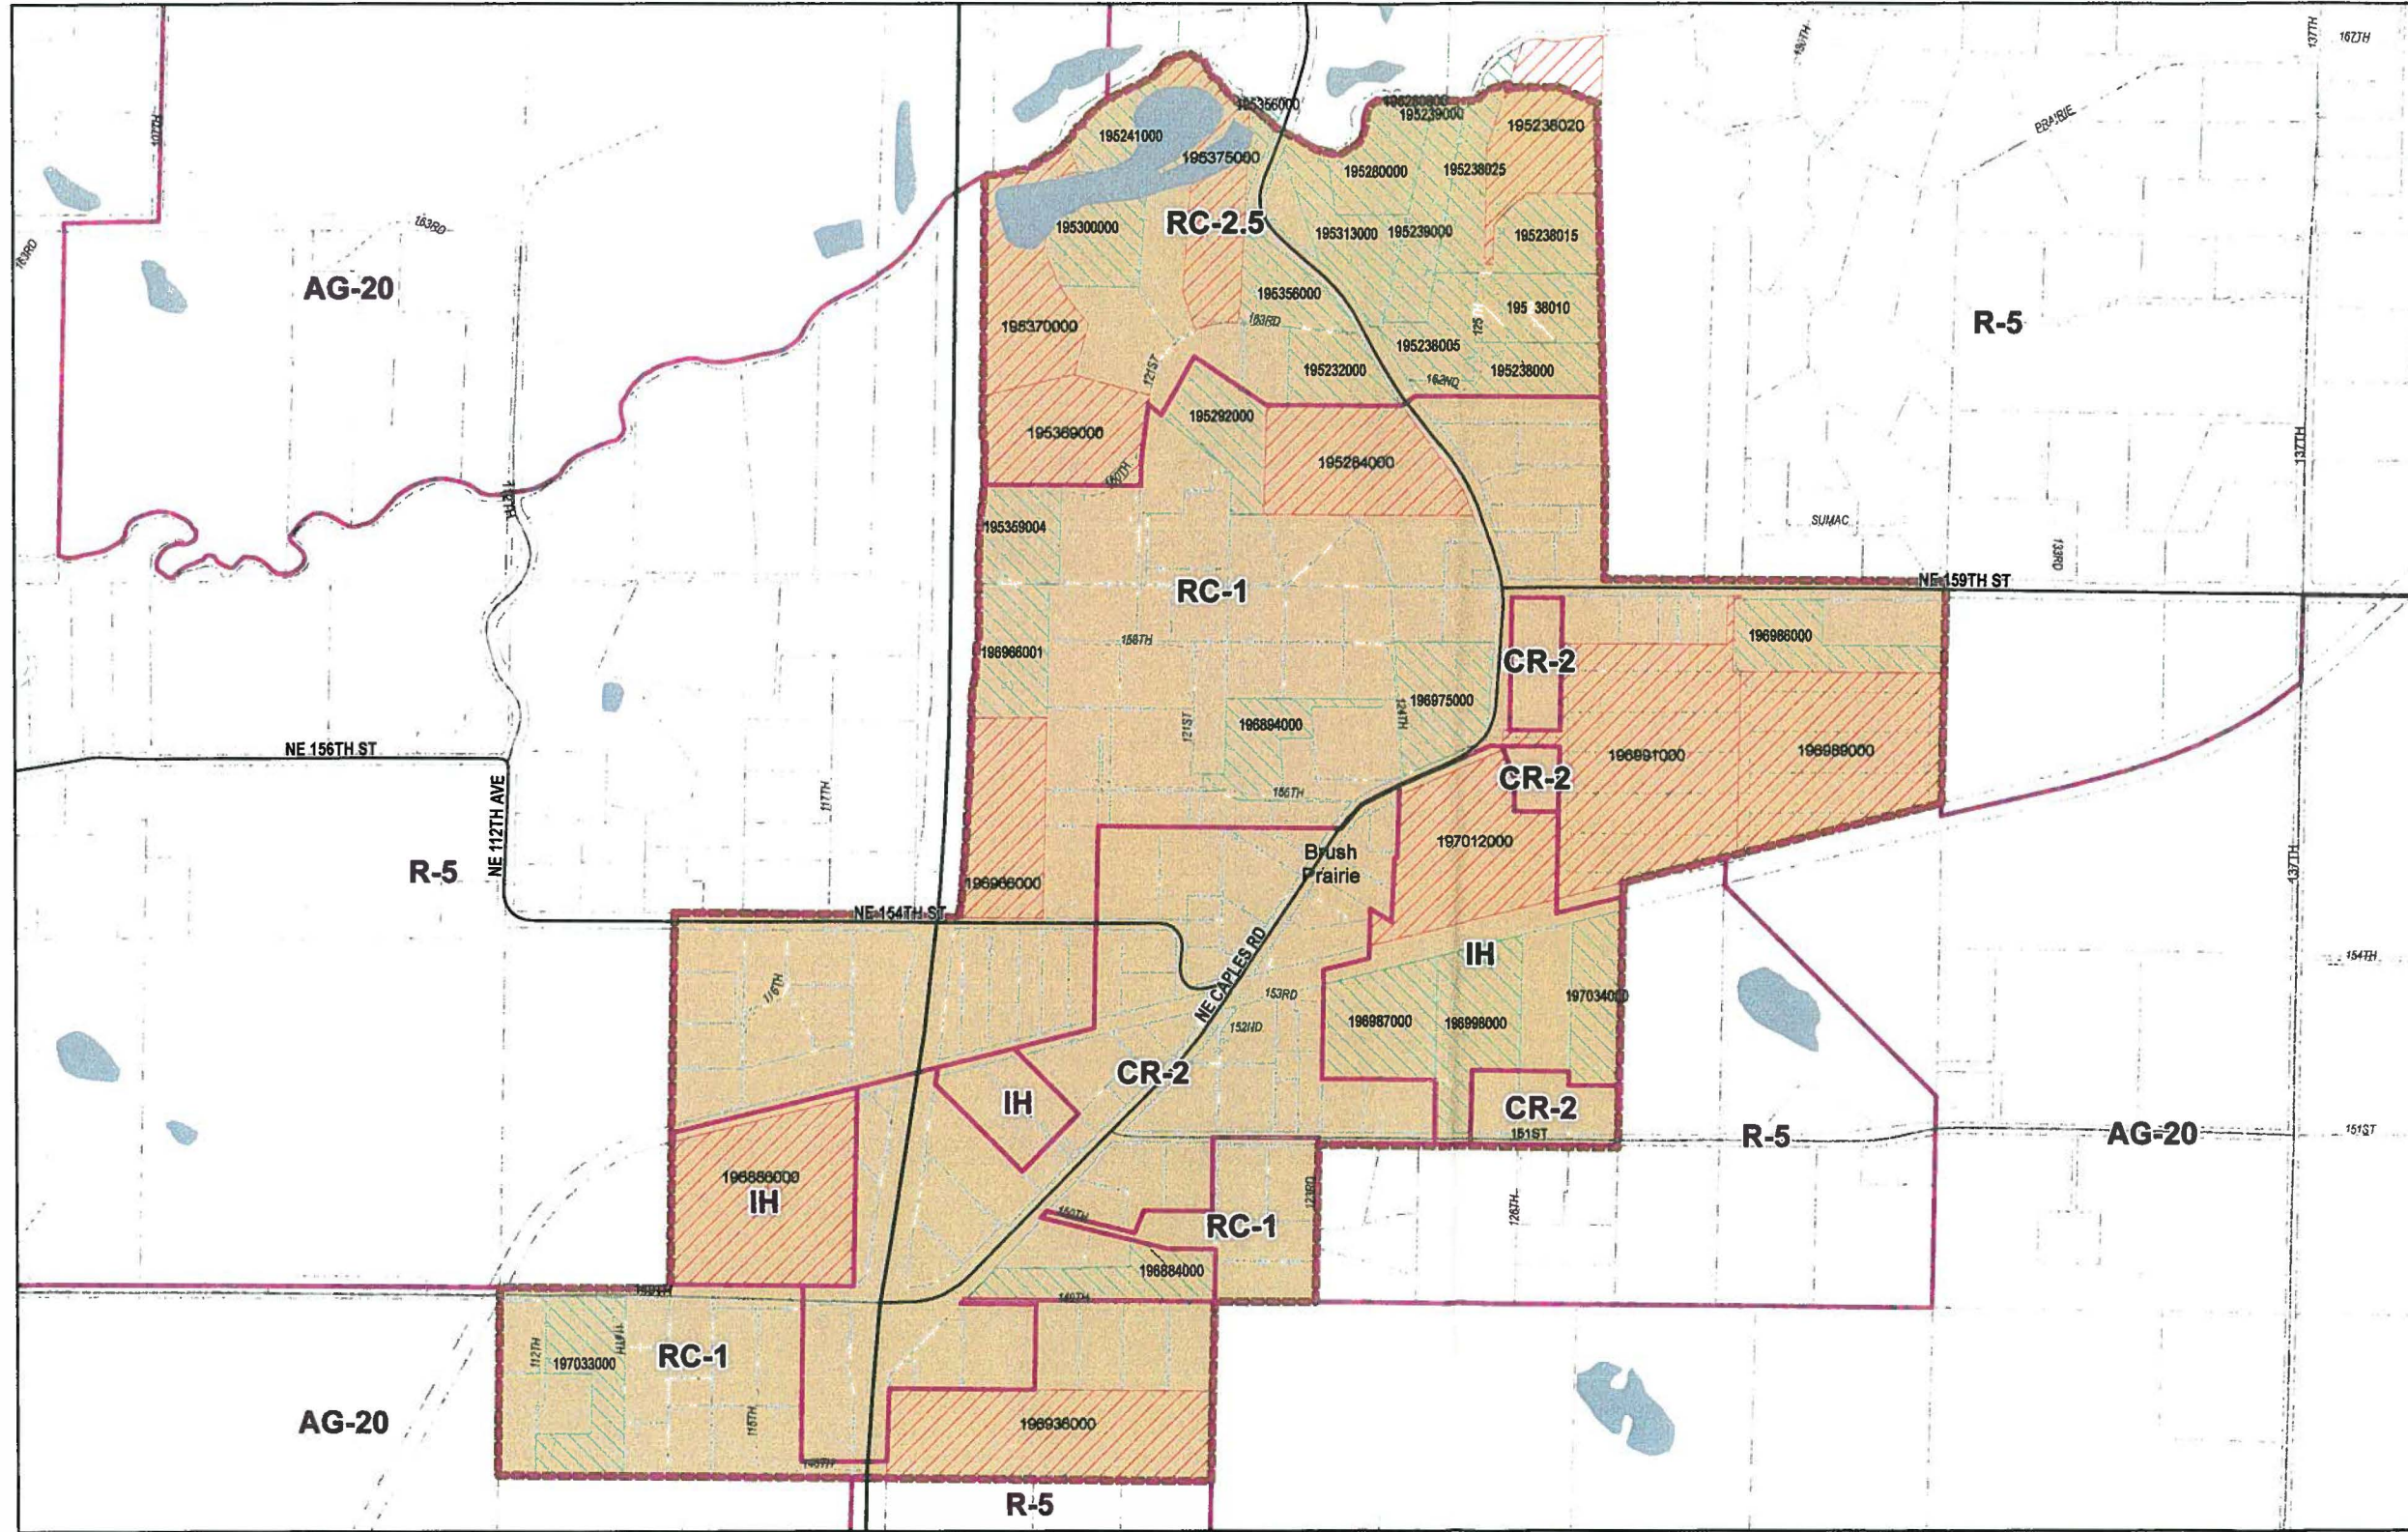

## Legend

- Rural Center
- Zoning
- Rural Center Lots  $\geq$  5AC
- Rural Center Lots  $\geq$  2.5AC and  $<$  5AC
- Taxlots
- Incorporated

Scale: 1:8,360

NOTE: This data is compiled from many sources and scales. Clark county makes this information available as a service, and accepts no responsibility for any inaccuracy, actual or implied.

# Rural Center Brush Prairie

Locator

## Legend

-  Rural Center
-  Zoning
-  Rural Center Lots  $\geq$  5AC
-  Rural Center Lots  $\geq$  2.5AC and  $<$  5AC
-  Taxlots
-  Incorporated

Scale: 1:8,260

NOTE: This data is compiled from many sources and scales. Clark county makes this information available as a service, and accepts no responsibility for any inaccuracy, actual or implied.

## Legend

- Rural Center
- Zoning
- Rural Center Lots >= 5AC
- Rural Center Lots >= 2.5AC and < 5AC
- Taxlots
- Incorporated

Scale: 1:8,250

NOTE: This data is compiled from many sources and scales. Clark county makes this information available as a service, and accepts no responsibility for any inaccuracy, actual or implied.