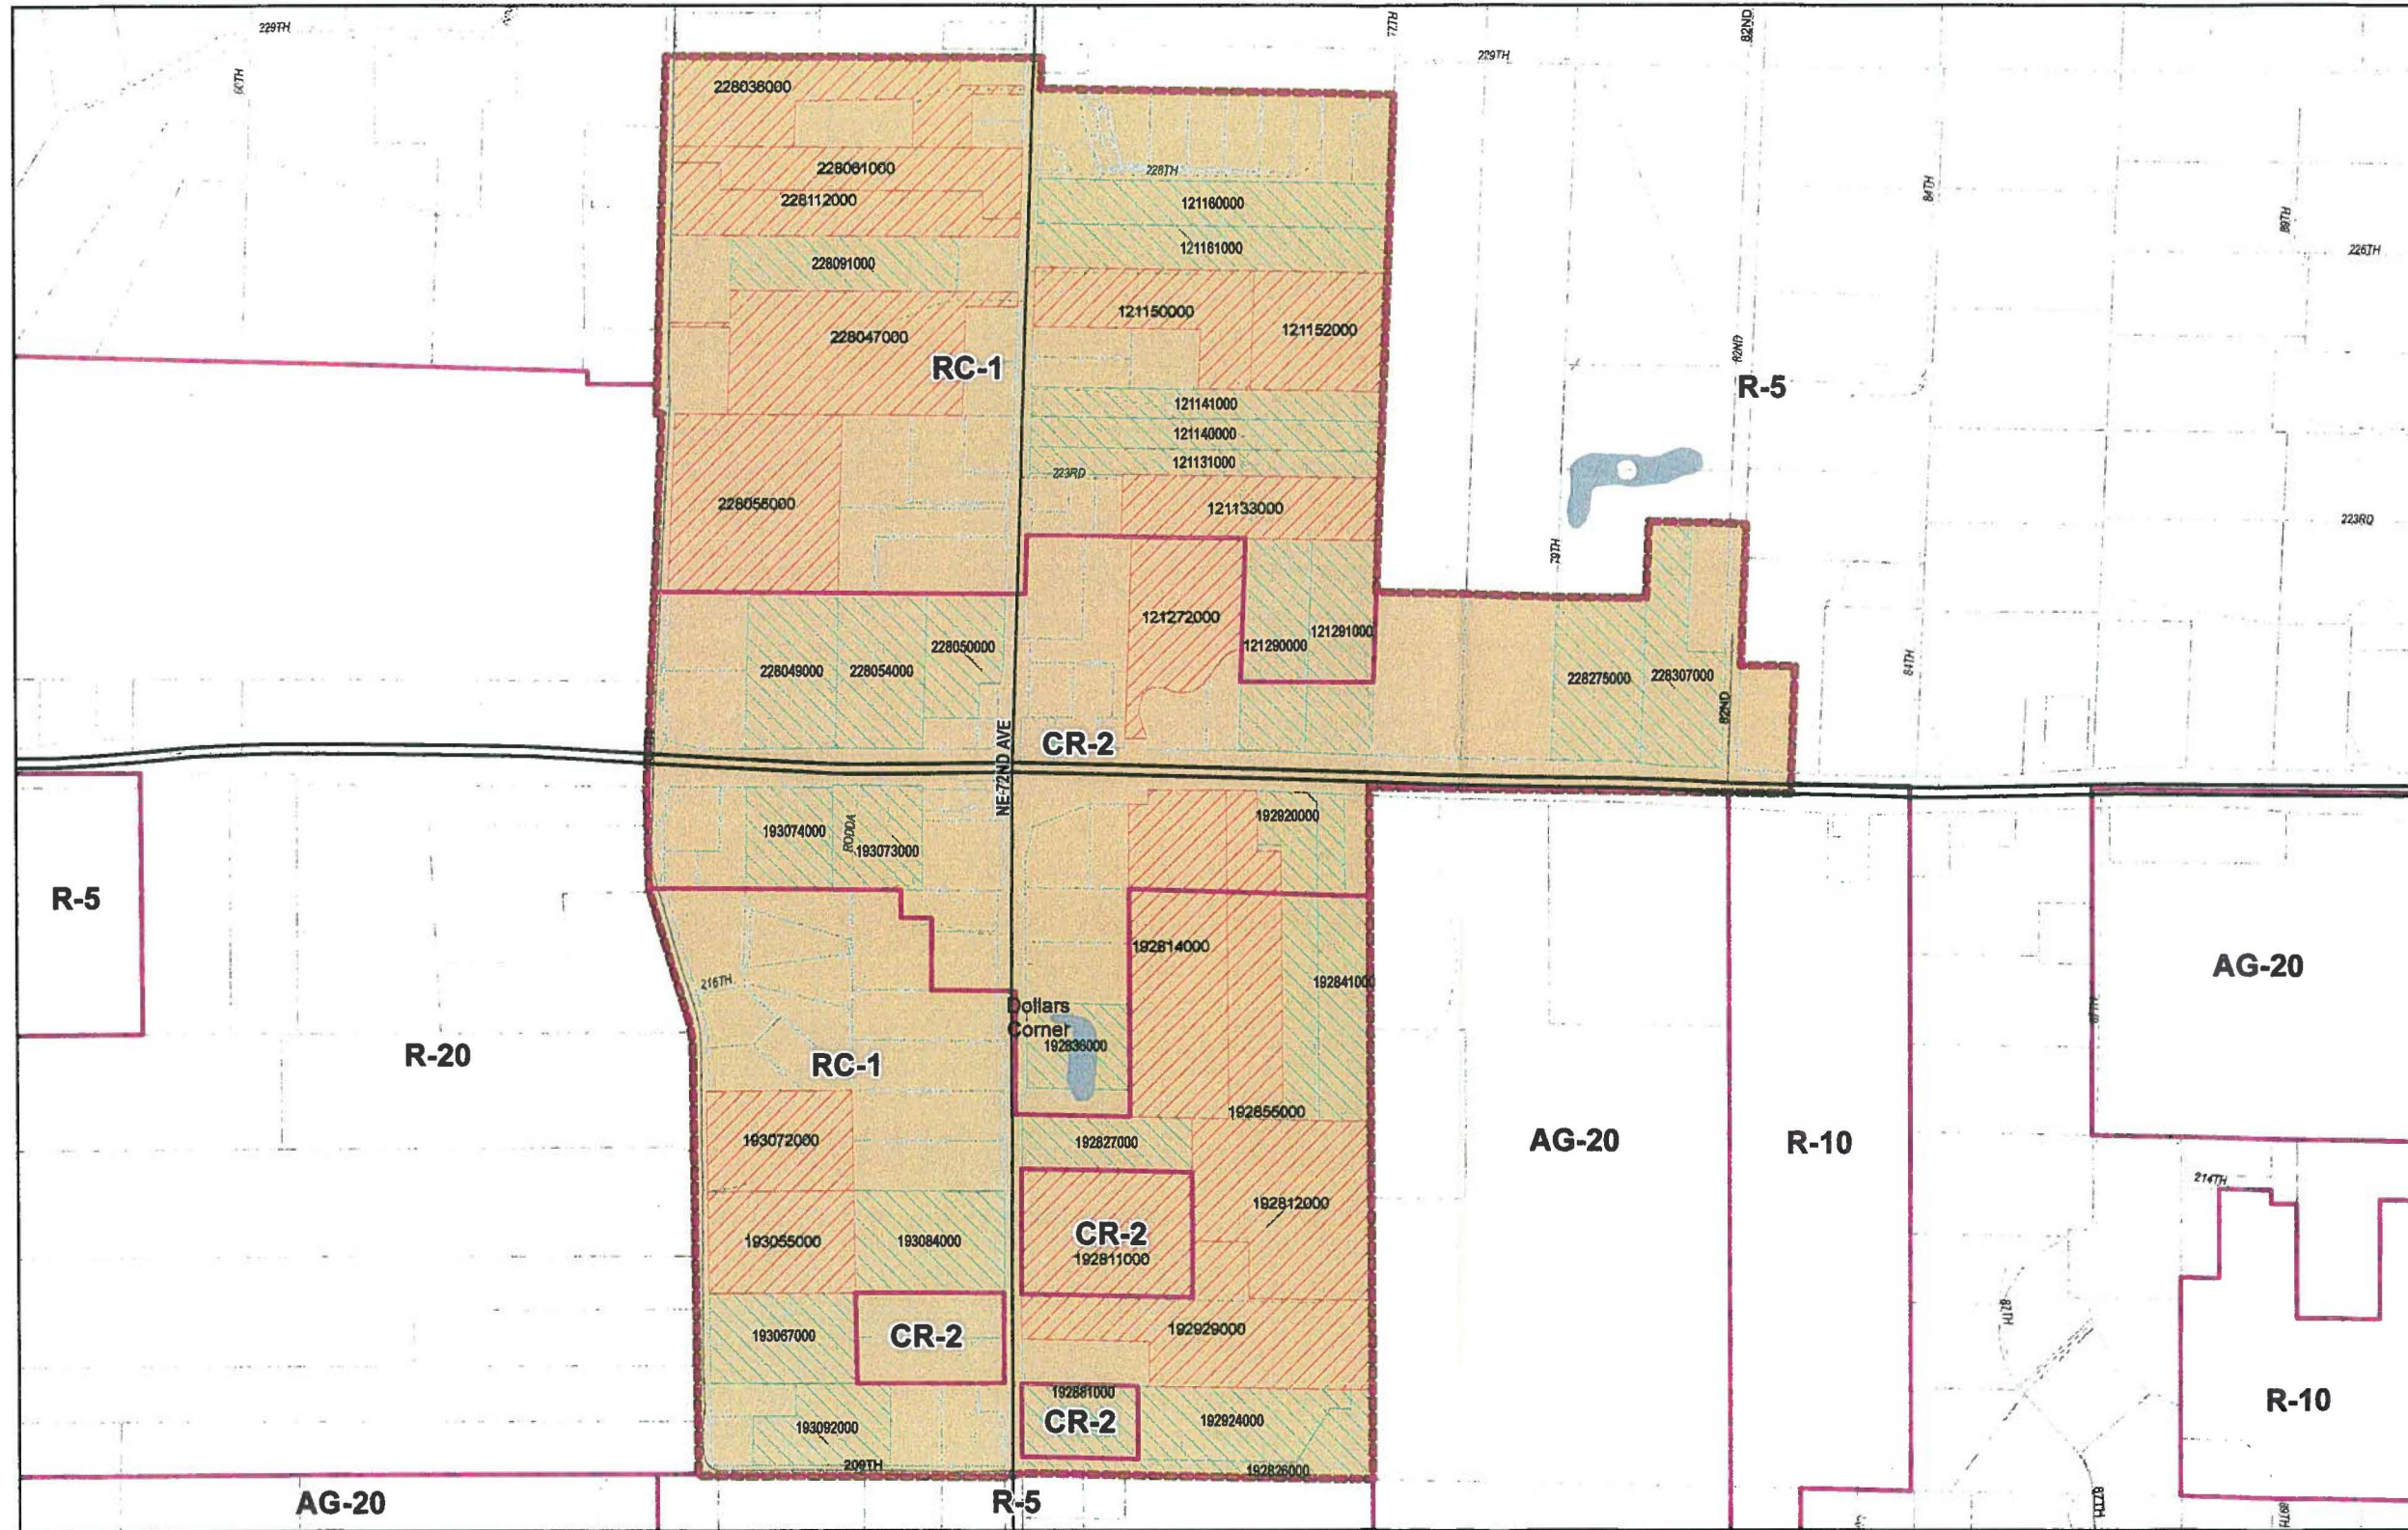

## Legend

- Rural Center
- Zoning
- Rural Center Lots  $\geq$  5AC
- Rural Center Lots  $\geq$  2.5AC and  $<$  5AC
- Taxlots
- Incorporated

Scale: 1:8,360

NOTE: This data is compiled from many sources and scales. Clark county makes this information available as a service, and accepts no responsibility for any inaccuracy, actual or implied.

## Legend

-  Rural Center
-  Zoning
-  Rural Center Lots  $\geq$  5AC
-  Rural Center Lots  $\geq$  2.5AC and  $<$  5AC
-  Taxlots
-  Incorporated

Scale: 1:8,260

NOTE: This data is compiled from many sources and scales. Clark county makes this information available as a service, and accepts no responsibility for any inaccuracy, actual or implied.

## Legend

- Rural Center
- Zoning
- Rural Center Lots >= 5AC
- Rural Center Lots >= 2.5AC and < 5AC
- Taxlots
- Incorporated

Scale: 1:8,250

NOTE: This data is compiled from many sources and scales. Clark county makes this information available as a service, and accepts no responsibility for any inaccuracy, actual or implied.

## Legend

- Rural Center
- Zoning
- Rural Center Lots  $\geq$  5AC
- Rural Center Lots  $\geq$  2.5AC and  $<$  5AC
- Taxlots
- Incorporated

Scale: 1:6,310

NOTE: This data is compiled from many sources and scales. Clark county makes this information available as a service, and accepts no responsibility for any inaccuracy, actual or implied.