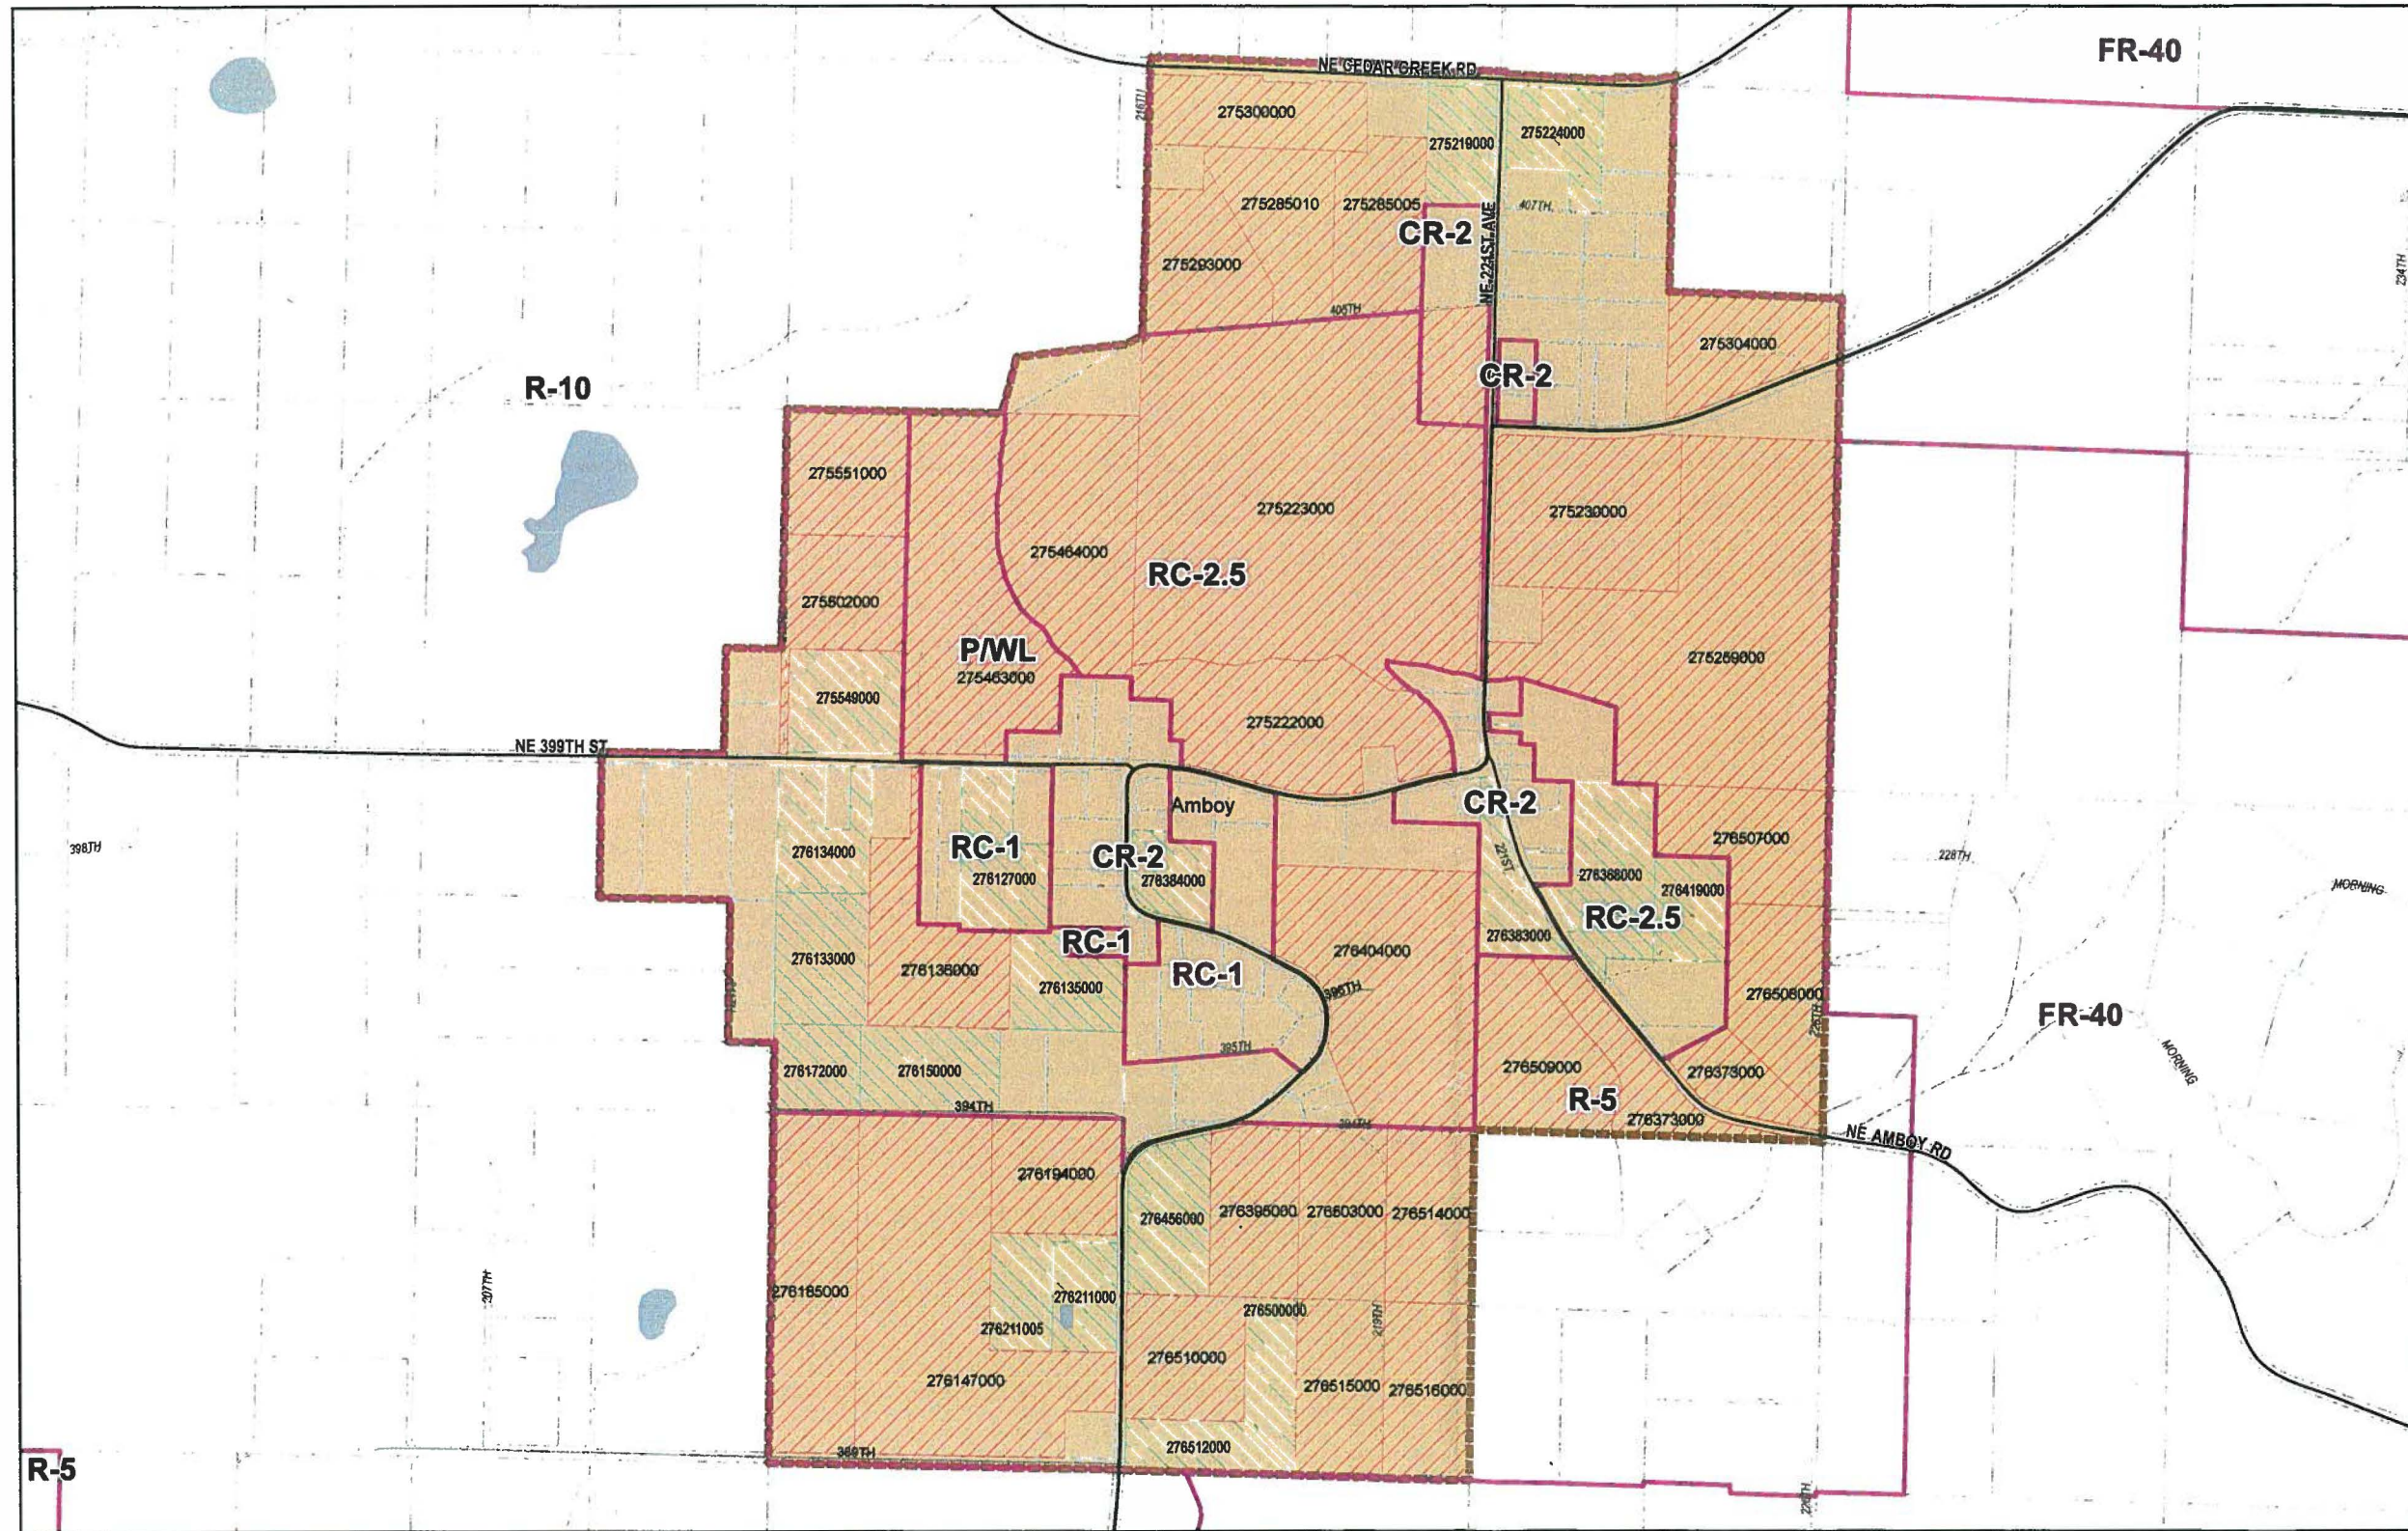

## Legend

- Rural Center
- Zoning
- Rural Center Lots  $\geq$  5AC
- Rural Center Lots  $\geq$  2.5AC and  $<$  5AC
- Taxlots
- Incorporated

Scale: 1:8,360

NOTE: This data is compiled from many sources and scales. Clark county makes this information available as a service, and accepts no responsibility for any inaccuracy, actual or implied.

## Legend

-  Rural Center
-  Zoning
-  Rural Center Lots  $\geq$  5AC
-  Rural Center Lots  $\geq$  2.5AC and  $<$  5AC
-  Taxlots
-  Incorporated

Scale: 1:8,260

NOTE: This data is compiled from many sources and scales. Clark county makes this information available as a service, and accepts no responsibility for any inaccuracy, actual or implied.

## Legend

- Rural Center
- Zoning
- Rural Center Lots >= 5AC
- Rural Center Lots >= 2.5AC and < 5AC
- Taxlots
- Incorporated

Scale: 1:8,250

NOTE: This data is compiled from many sources and scales. Clark county makes this information available as a service, and accepts no responsibility for any inaccuracy, actual or implied.

## Legend

- Rural Center
- Zoning
- Rural Center Lots  $\geq$  5AC
- Rural Center Lots  $\geq$  2.5AC and  $<$  5AC
- Taxlots
- Incorporated

Scale: 1:6,310

NOTE: This data is compiled from many sources and scales. Clark county makes this information available as a service, and accepts no responsibility for any inaccuracy, actual or implied.