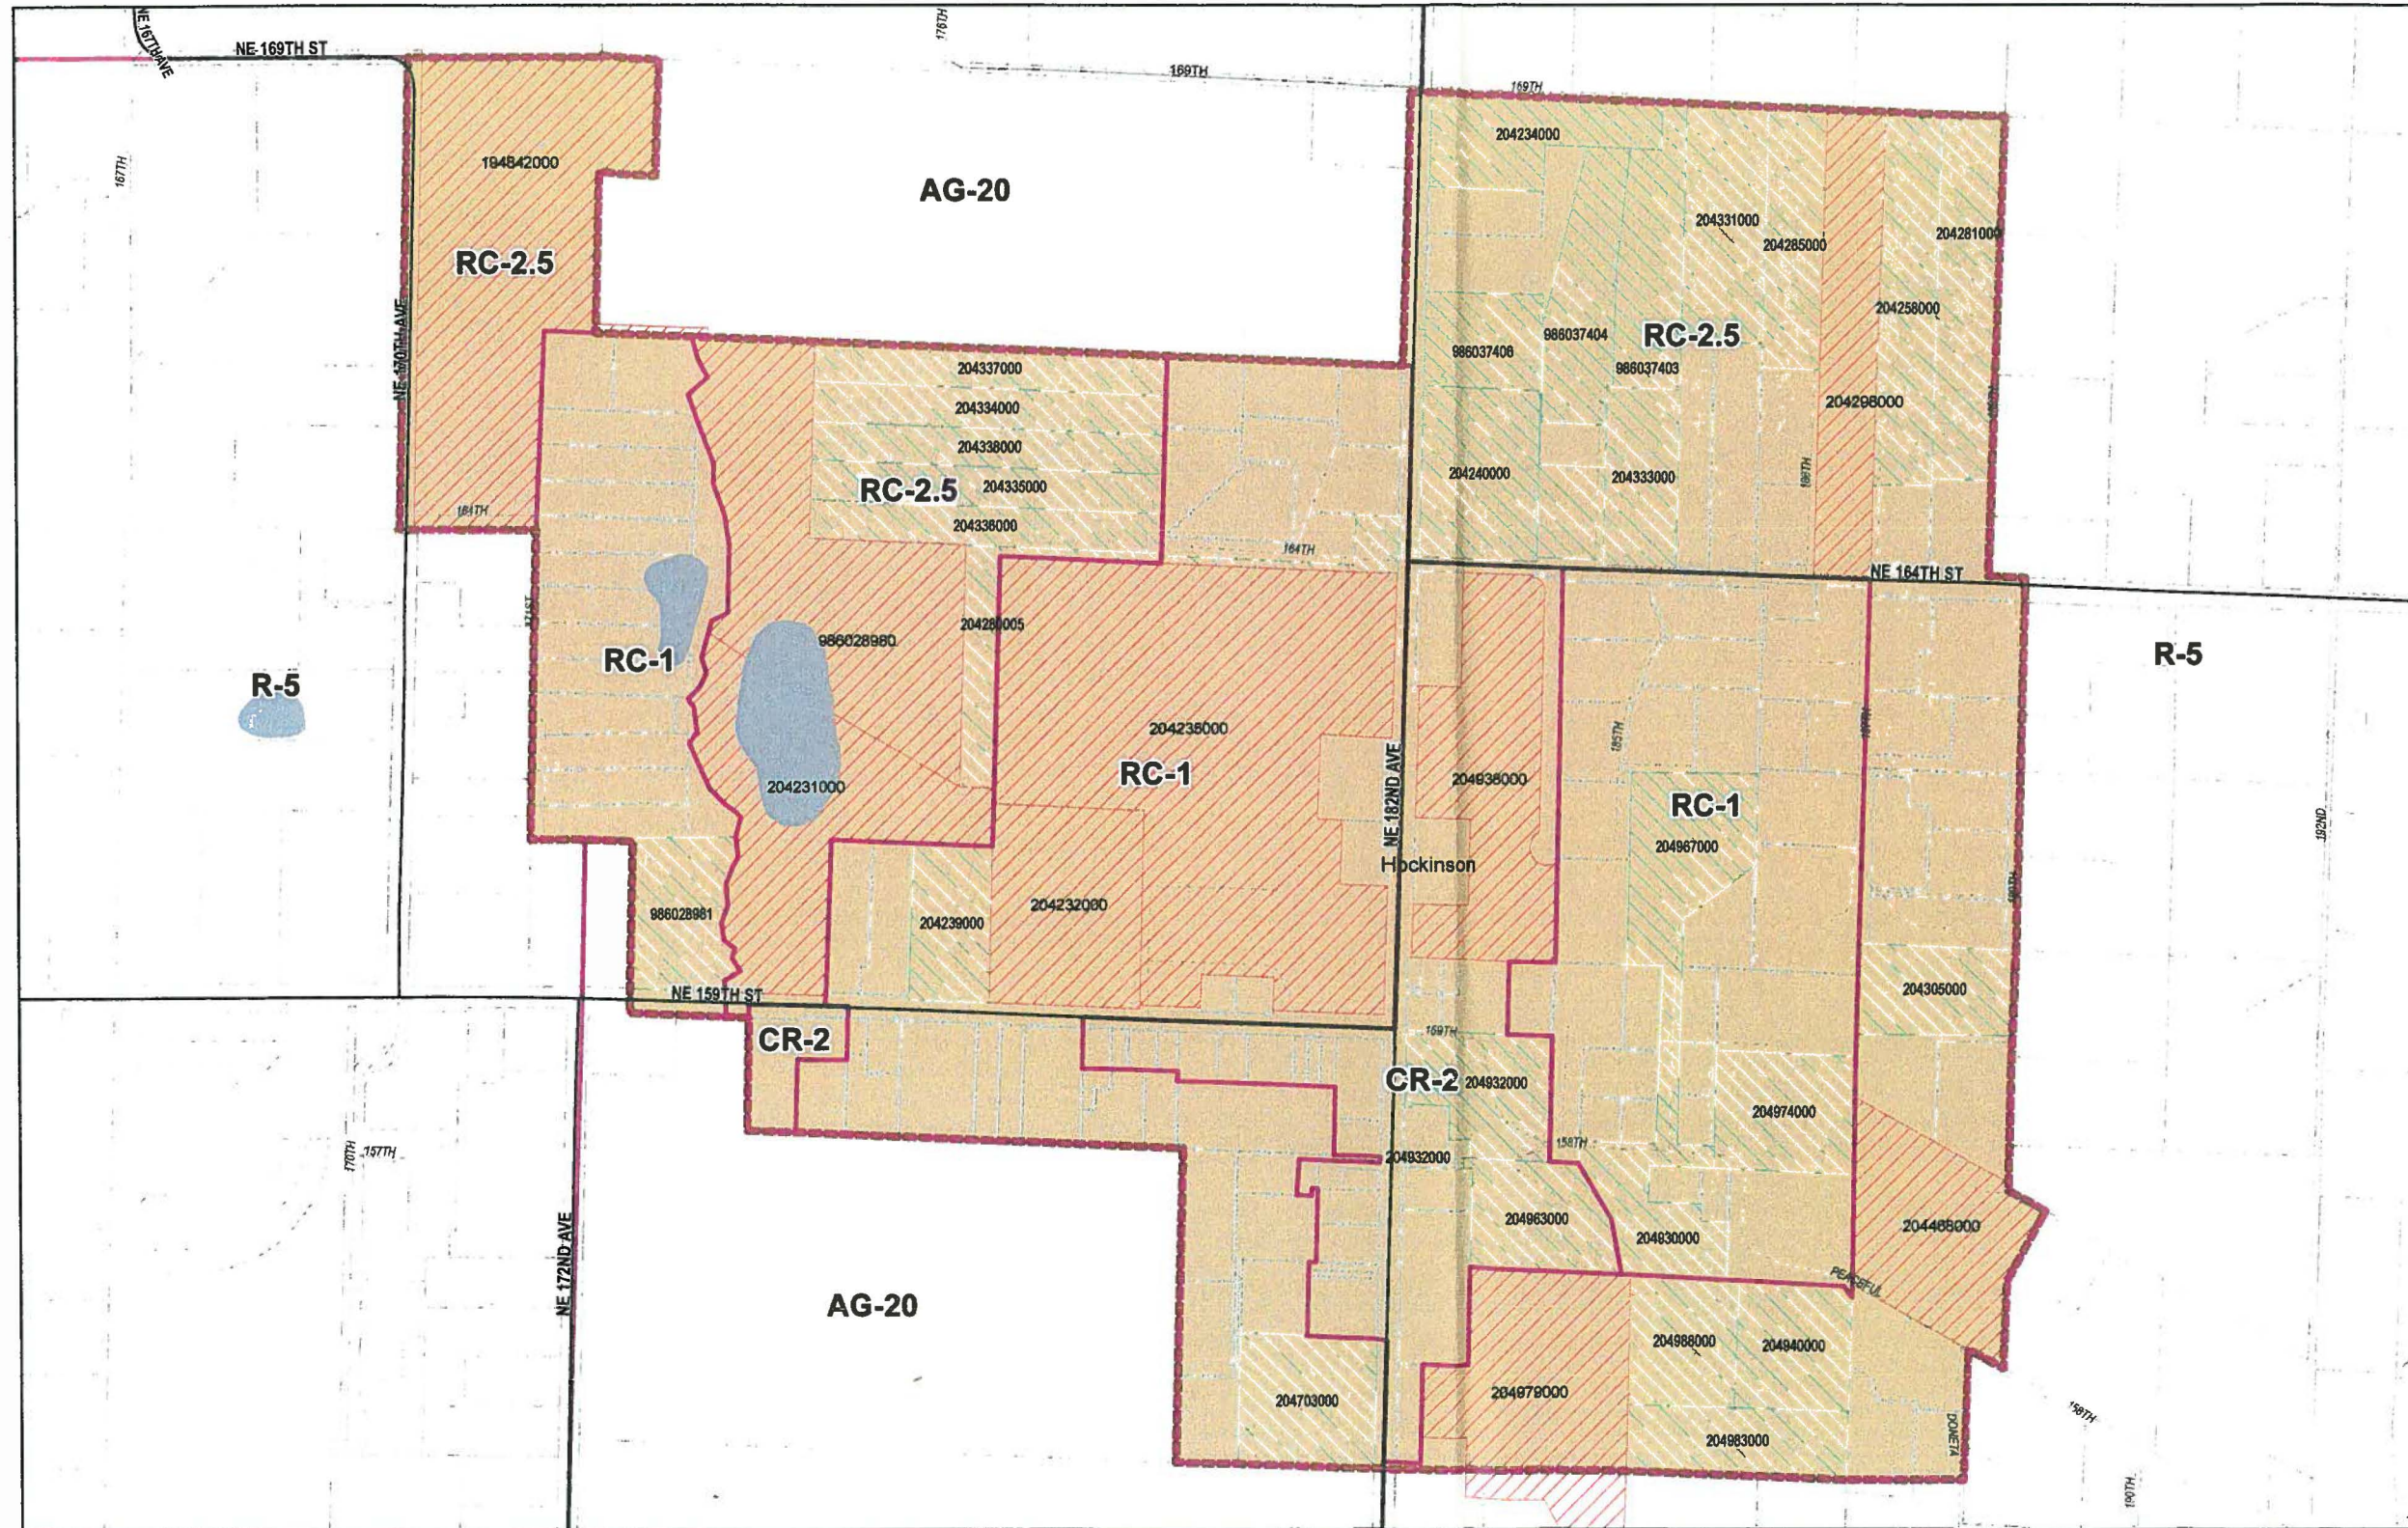

## Legend

- Rural Center
- Zoning
- Rural Center Lots  $\geq$  5AC
- Rural Center Lots  $\geq$  2.5AC and  $<$  5AC
- Taxlots
- Incorporated

Scale: 1:8,360

NOTE: This data is compiled from many sources and scales. Clark county makes this information available as a service, and accepts no responsibility for any inaccuracy, actual or implied.

## Legend

- Rural Center
- Zoning
- Rural Center Lots >= 5AC
- Rural Center Lots >= 2.5AC and < 5AC
- Taxlots
- Incorporated

Scale: 1:8,250

NOTE: This data is compiled from many sources and scales. Clark county makes this information available as a service, and accepts no responsibility for any inaccuracy, actual or implied.

# Rural Center Fargher Lake

**Legend**

- Rural Center
- Zoning
- Rural Center Lots >= 5AC
- Rural Center Lots >= 2.5AC and < 5AC
- Taxlots
- Incorporated

Scale: 1:3,990

NOTE: This data is compiled from many sources and scales. Clark county makes this information available as a service, and accepts no responsibility for any inaccuracy, actual or implied.

## Legend

- Rural Center
- Zoning
- Rural Center Lots  $\geq$  5AC
- Rural Center Lots  $\geq$  2.5AC and  $<$  5AC
- Taxlots
- Incorporated

Scale: 1:6,310

NOTE: This data is compiled from many sources and scales. Clark county makes this information available as a service, and accepts no responsibility for any inaccuracy, actual or implied.