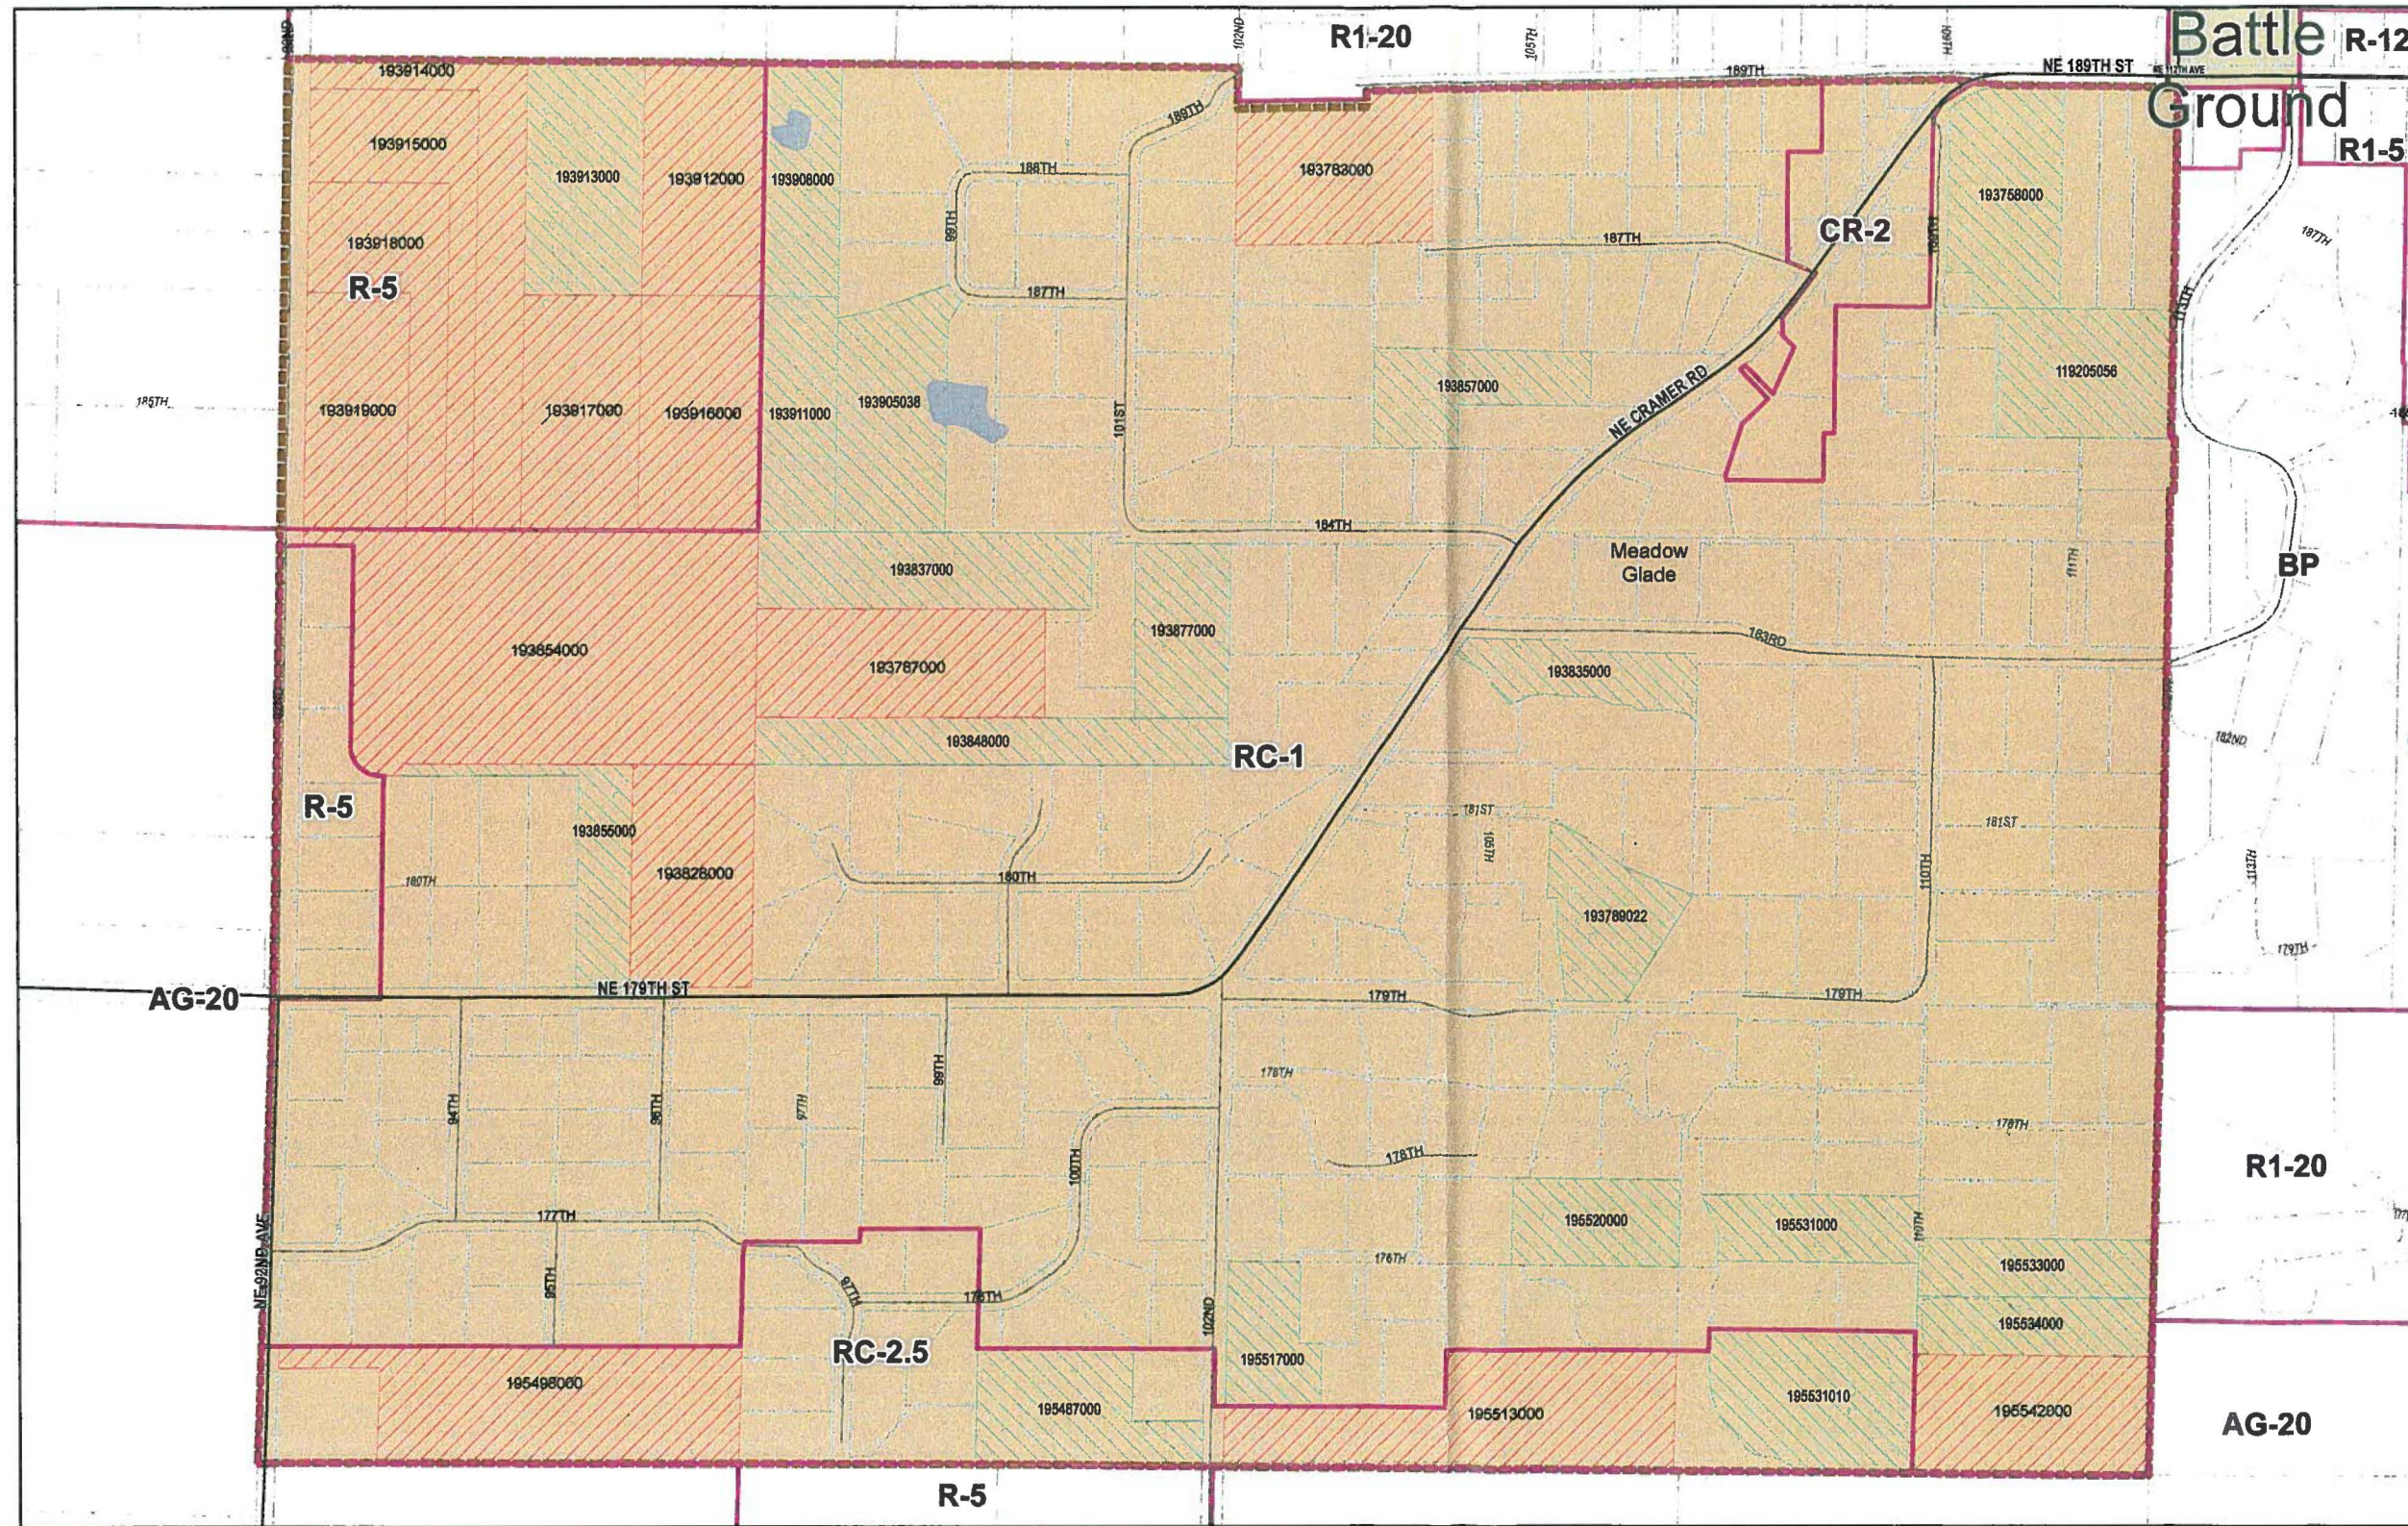

Rural Center Meadow Glade

Legend

- Rural Center
- Zoning
- Rural Center Lots $\geq$ 5AC
- Rural Center Lots $\geq$ 2.5AC and $<$ 5AC
- Taxlots
- Incorporated

Scale: 1:6,330

NOTE: This data is compiled from many sources and scales. Clark county makes this information available as a service, and accepts no responsibility for any inaccuracy, actual or implied.