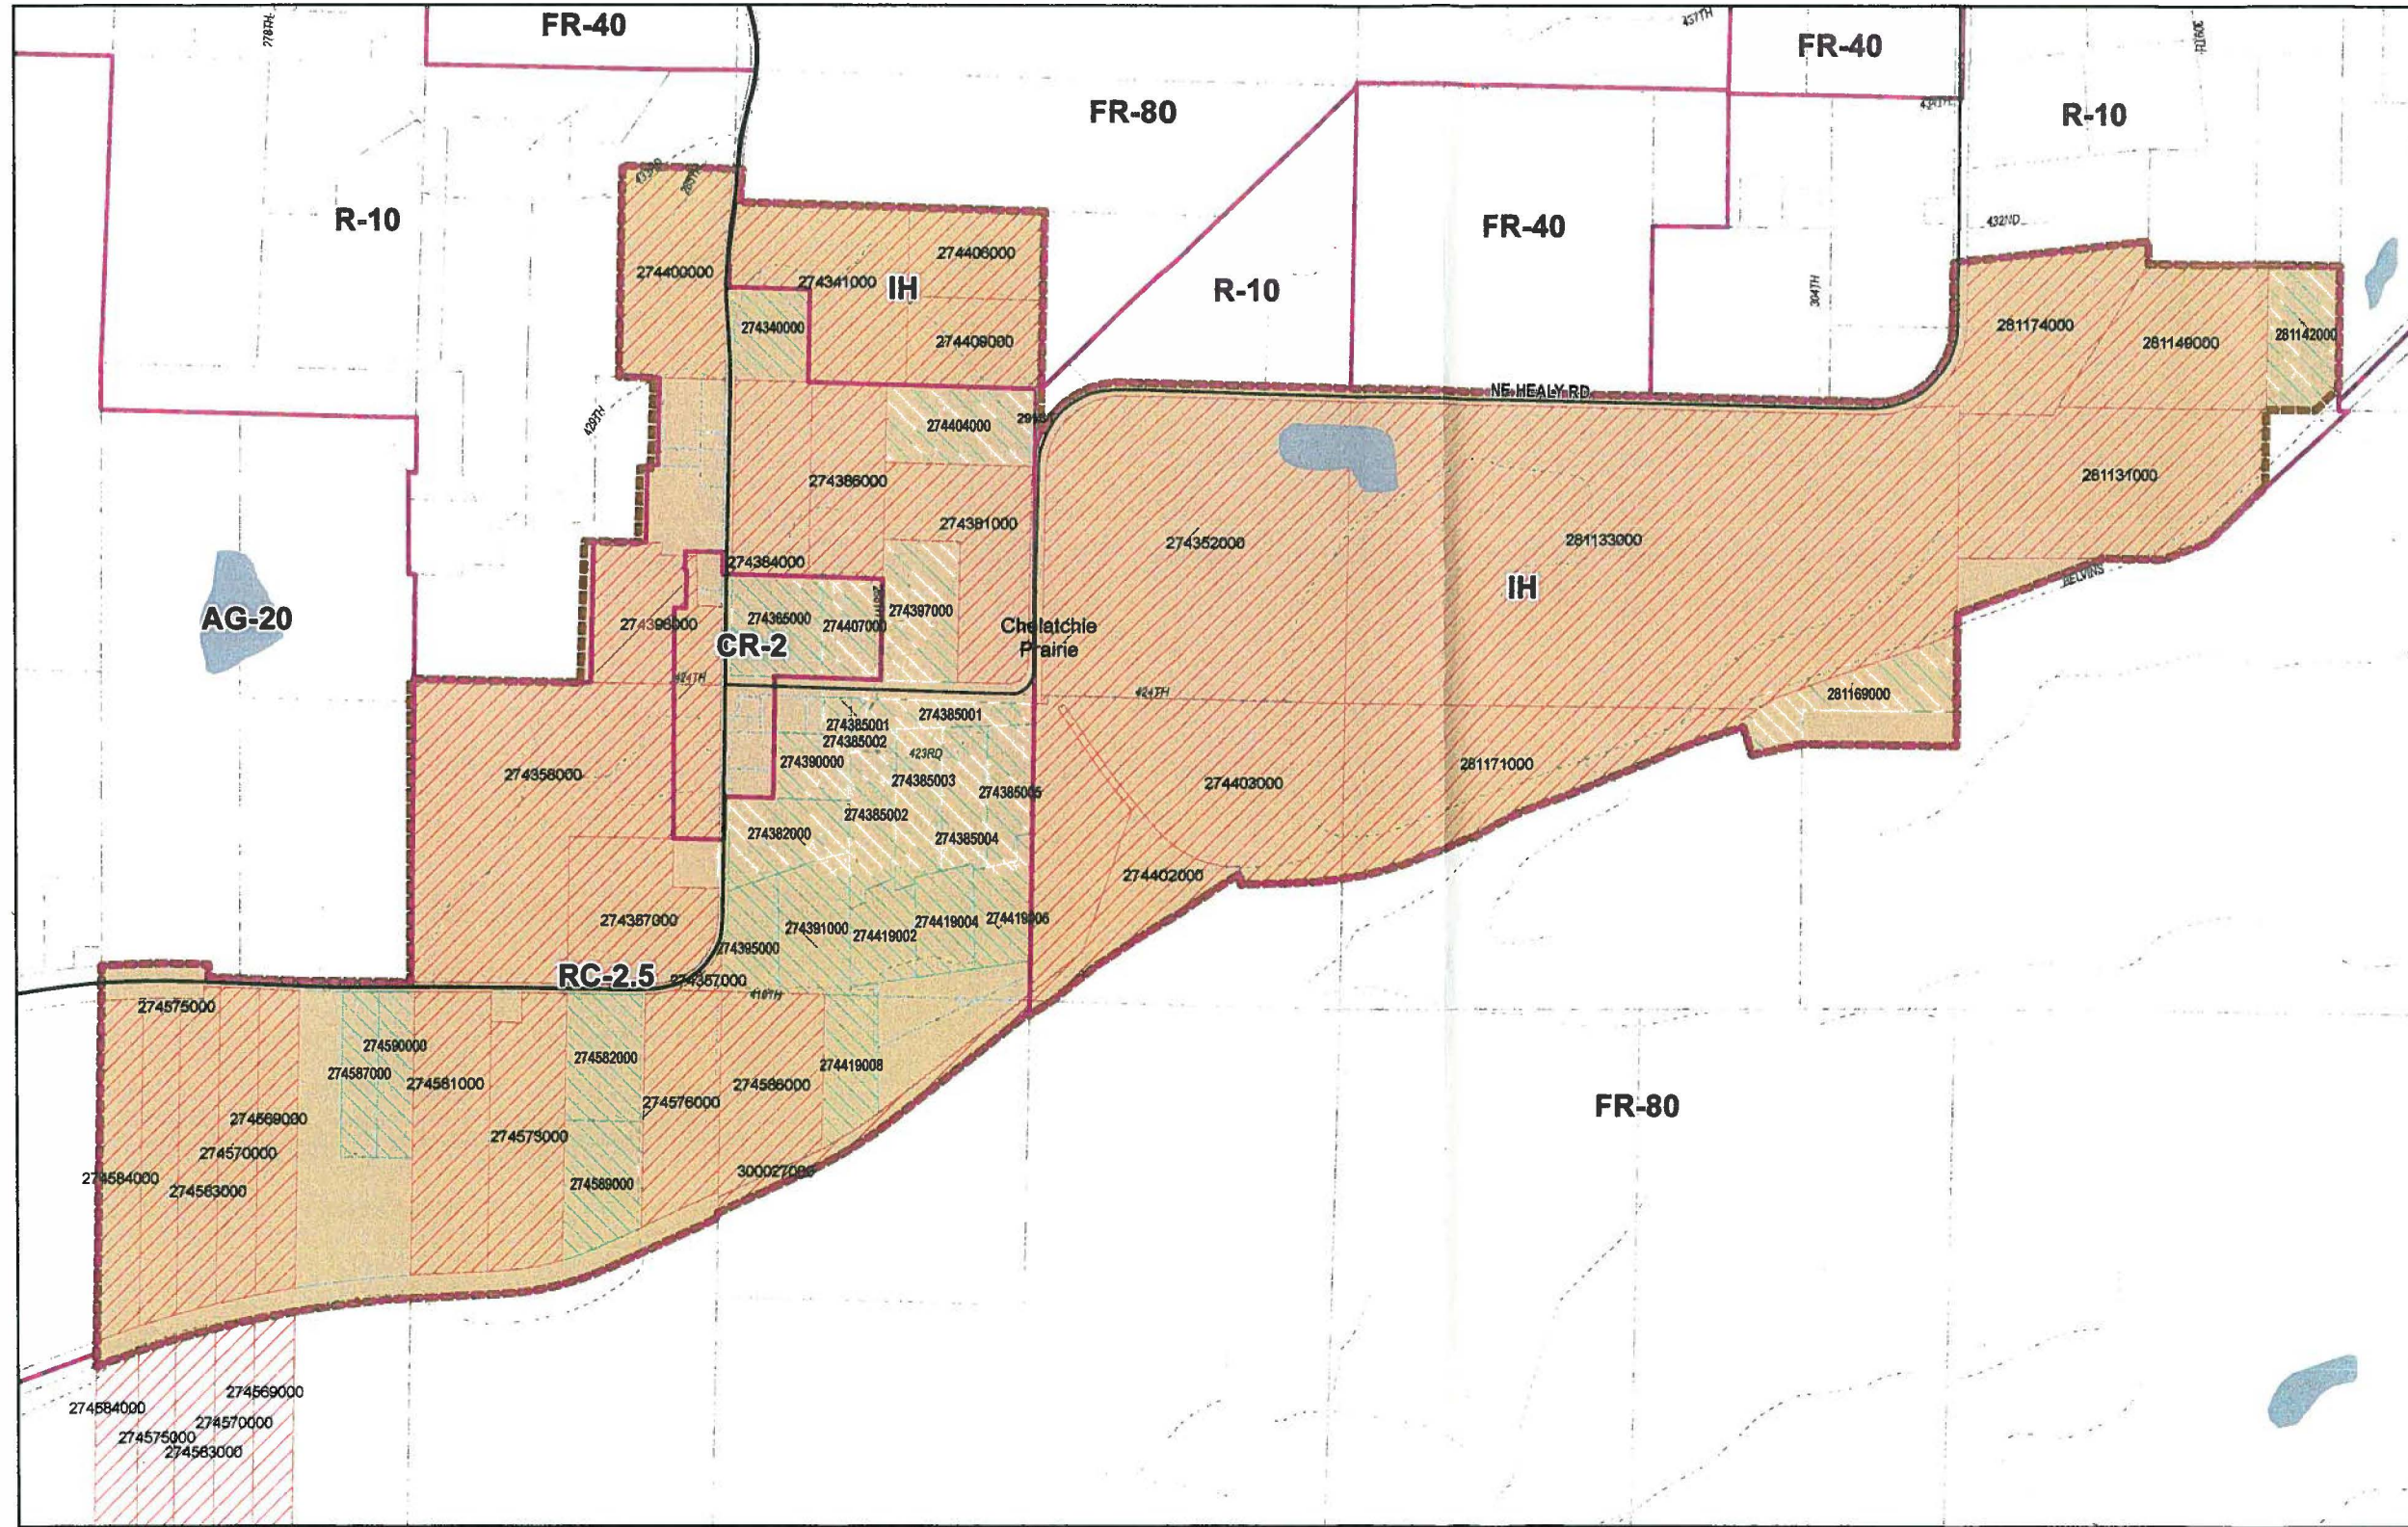

Rural Center Chelatchie Prairie

Legend

- Rural Center
- Zoning
- Rural Center Lots >= 5AC
- Rural Center Lots >= 2.5AC and < 5AC
- Taxlots
- Incorporated

Scale: 1:9,510

NOTE: This data is compiled from many sources and scales. Clark county makes this information available as a service, and accepts no responsibility for any inaccuracy, actual or implied.

Path: \\olympus\GIS\Projects\conSrvs\CommDev\20100\custom_maps\RuralCenters_Zoning_lotsize\RuralCenter_zoning_lotsize.mxd