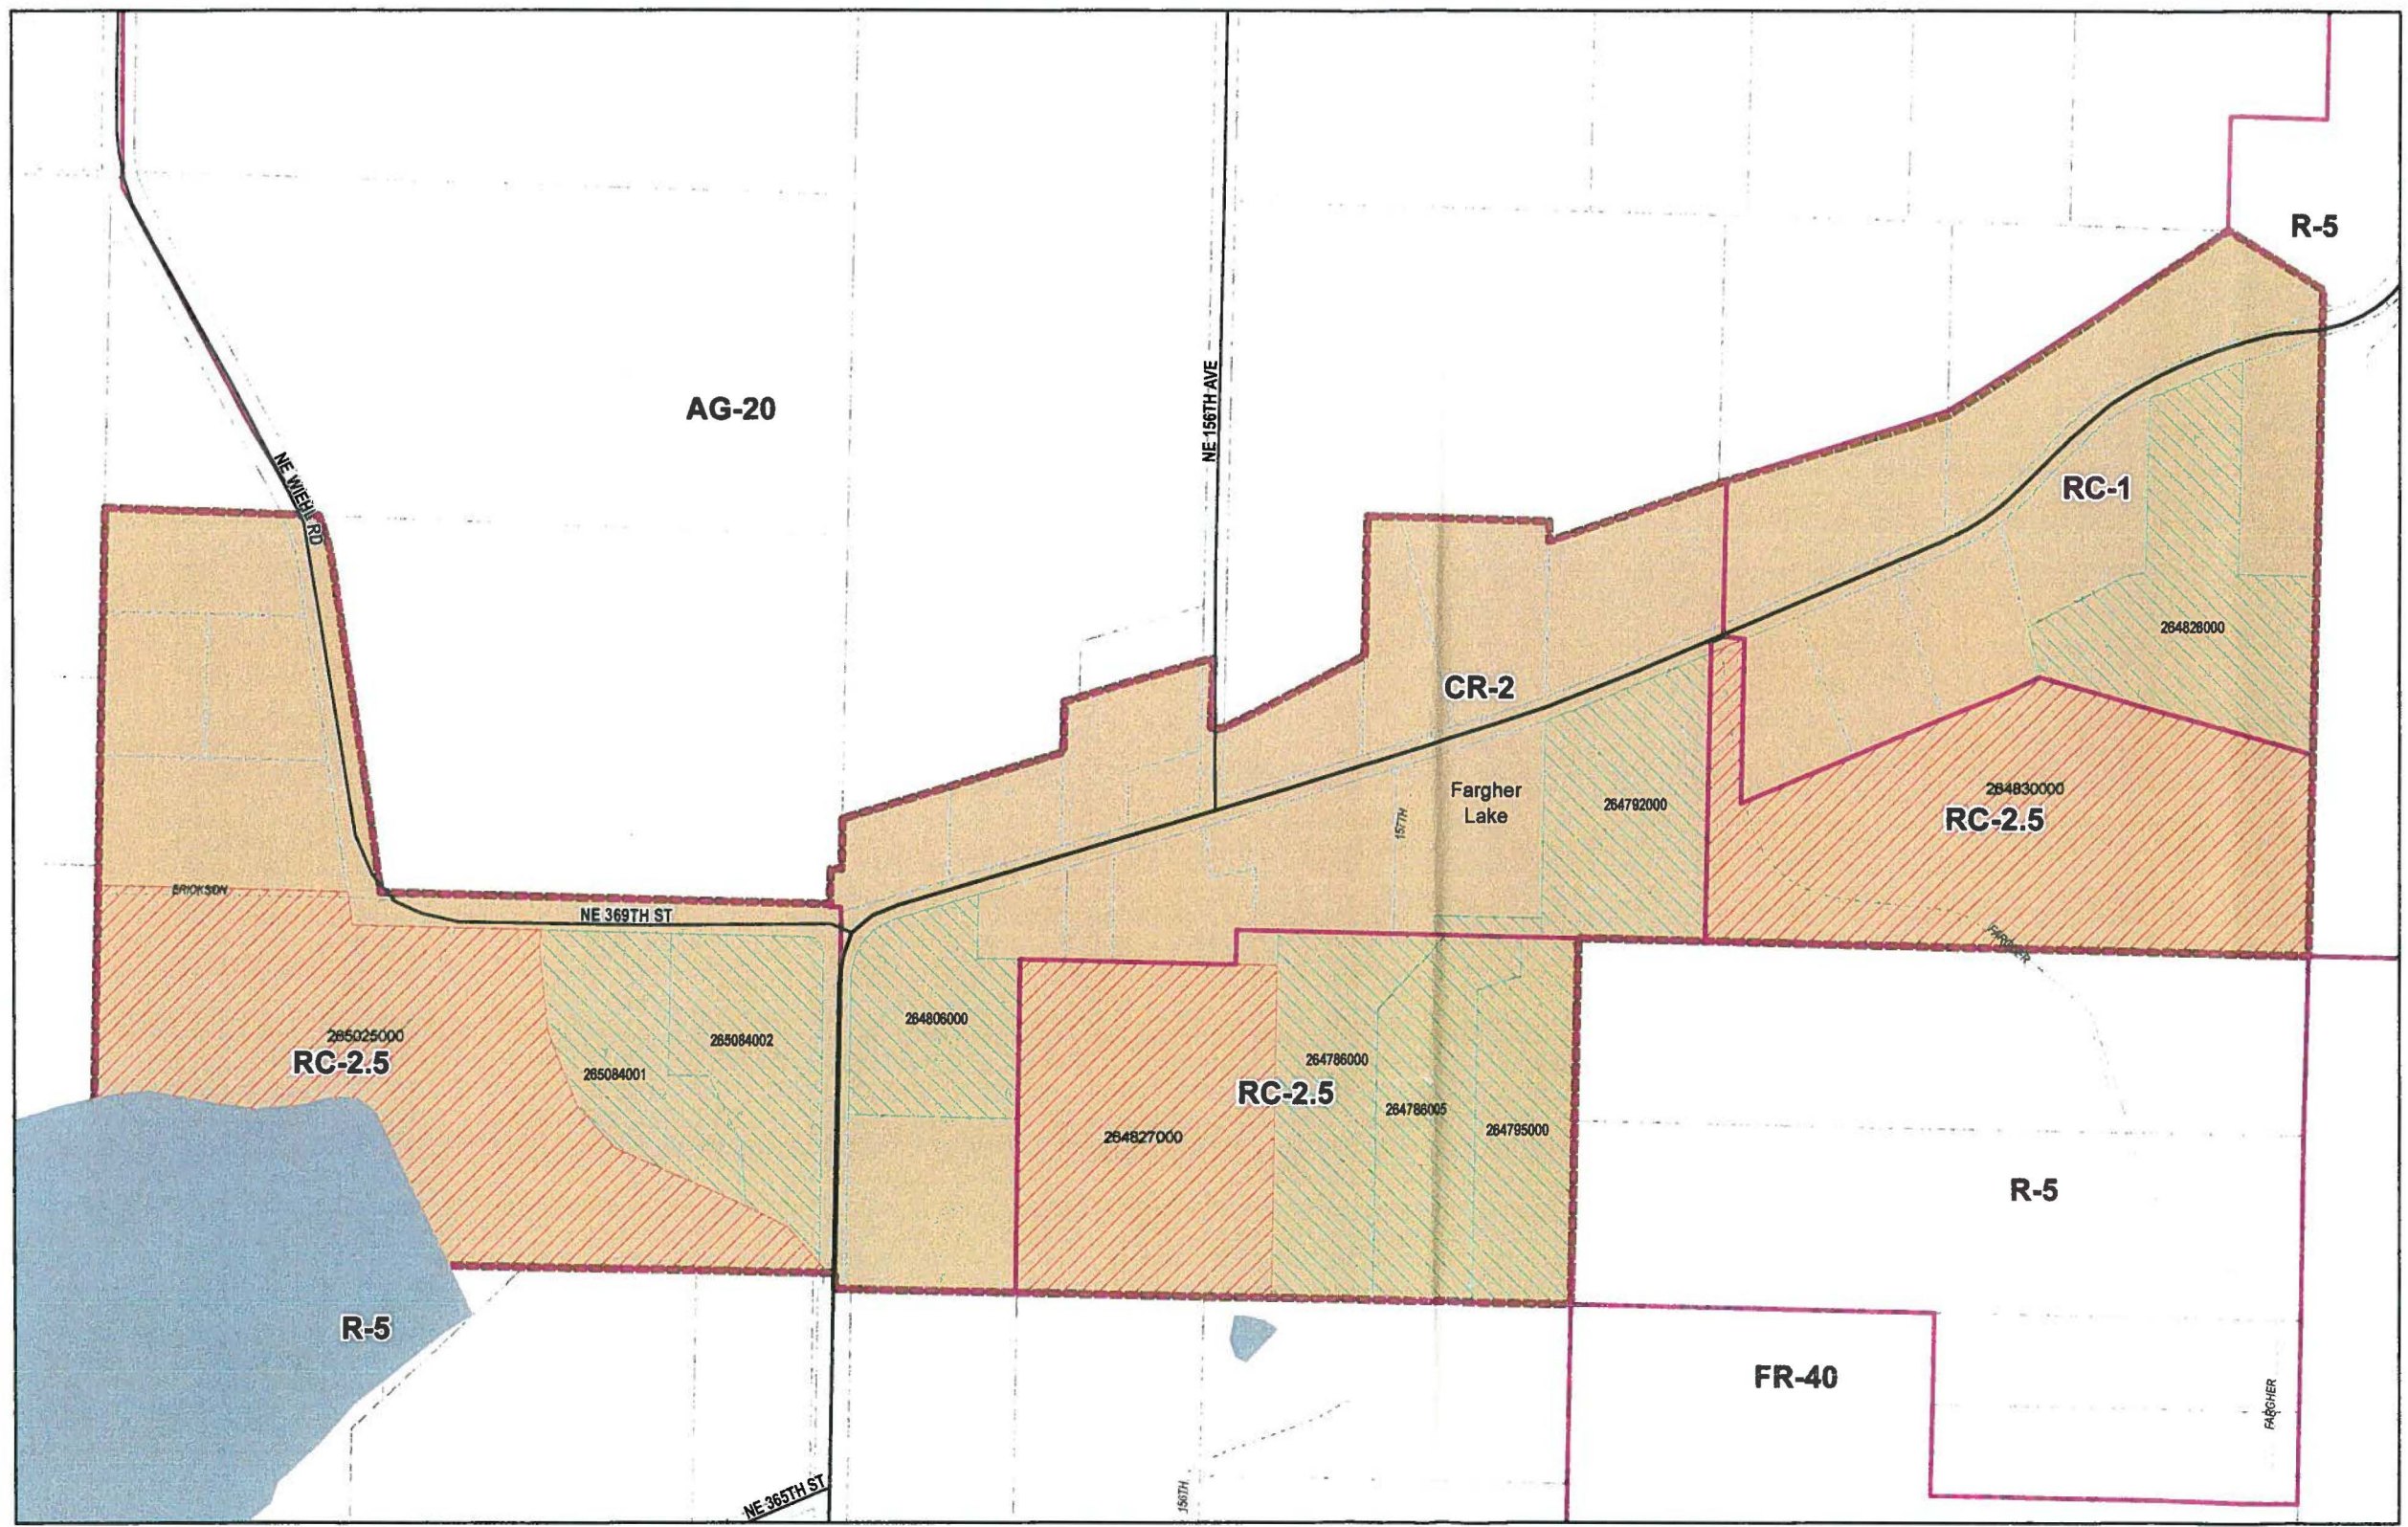

## Legend

- Rural Center
- Zoning
- Rural Center Lots  $\geq$  5AC
- Rural Center Lots  $\geq$  2.5AC and  $<$  5AC
- Taxlots
- Incorporated

Scale: 1:8,360

NOTE: This data is compiled from many sources and scales. Clark county makes this information available as a service, and accepts no responsibility for any inaccuracy, actual or implied.

## Legend

- Rural Center
- Zoning
- Rural Center Lots >= 5AC
- Rural Center Lots >= 2.5AC and < 5AC
- Taxlots
- Incorporated

Scale: 1:8,250

NOTE: This data is compiled from many sources and scales. Clark county makes this information available as a service, and accepts no responsibility for any inaccuracy, actual or implied.

# Rural Center Fargher Lake

**Legend**

- Rural Center
- Zoning
- Rural Center Lots >= 5AC
- Rural Center Lots >= 2.5AC and < 5AC
- Taxlots
- Incorporated

Scale: 1:3,990

NOTE: This data is compiled from many sources and scales. Clark county makes this information available as a service, and accepts no responsibility for any inaccuracy, actual or implied.

## Legend

- Rural Center
- Zoning
- Rural Center Lots  $\geq$  5AC
- Rural Center Lots  $\geq$  2.5AC and  $<$  5AC
- Taxlots
- Incorporated

Scale: 1:6,310

NOTE: This data is compiled from many sources and scales. Clark county makes this information available as a service, and accepts no responsibility for any inaccuracy, actual or implied.