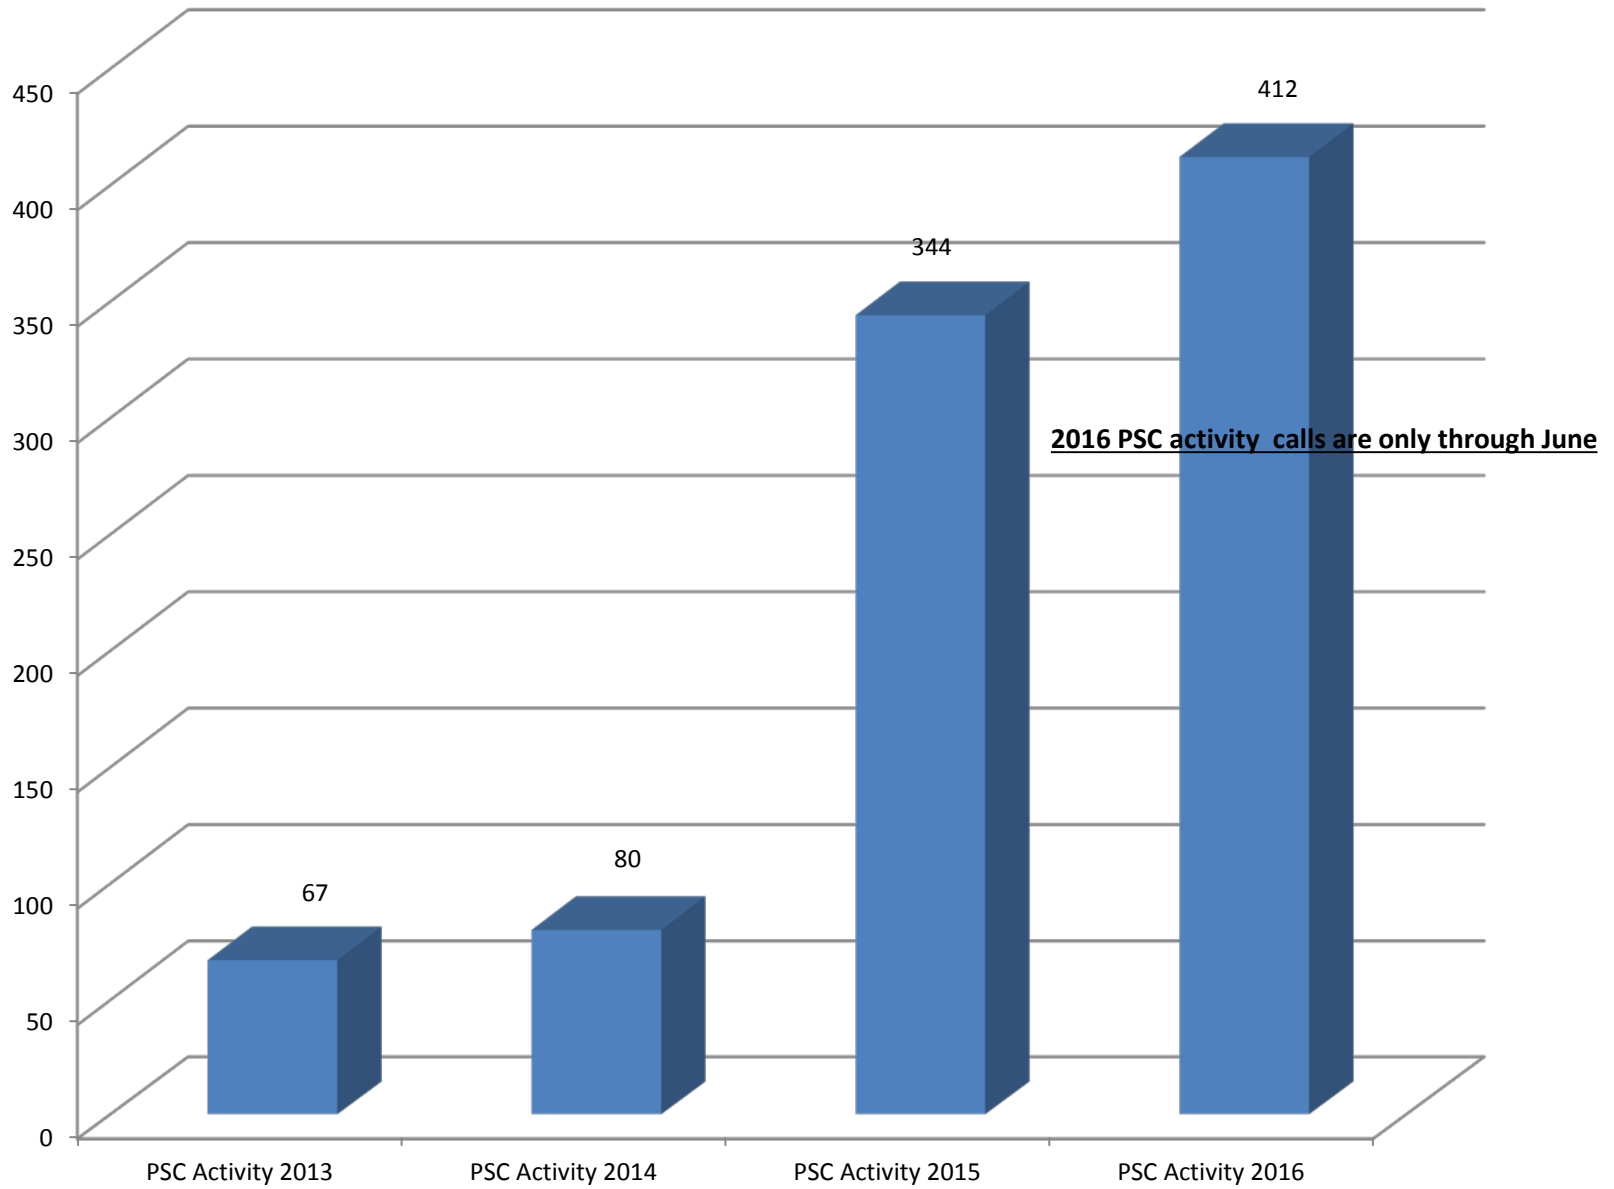

have a mini-m... e night
Coca-Cola

PISOLO
10' SPAGHETTI
100% WHEAT FLOUR
100% WHEAT FLOUR

SAFEWAY
SAFETY & SECURITY

PSC ACTIVITY

2013.....67

2014.....80

2015.....344

2016.....412 Jan through June

NEWS

INVESTIGATION UNDERWAY AFTER SHOOTING AT A HARRIS COUNTY PCT. 4 COMMISSIONER'S FACILITY

A shooting is under investigation at a Harris County Precinct 4 Commissioner's facility

Wednesday, March 30, 2016