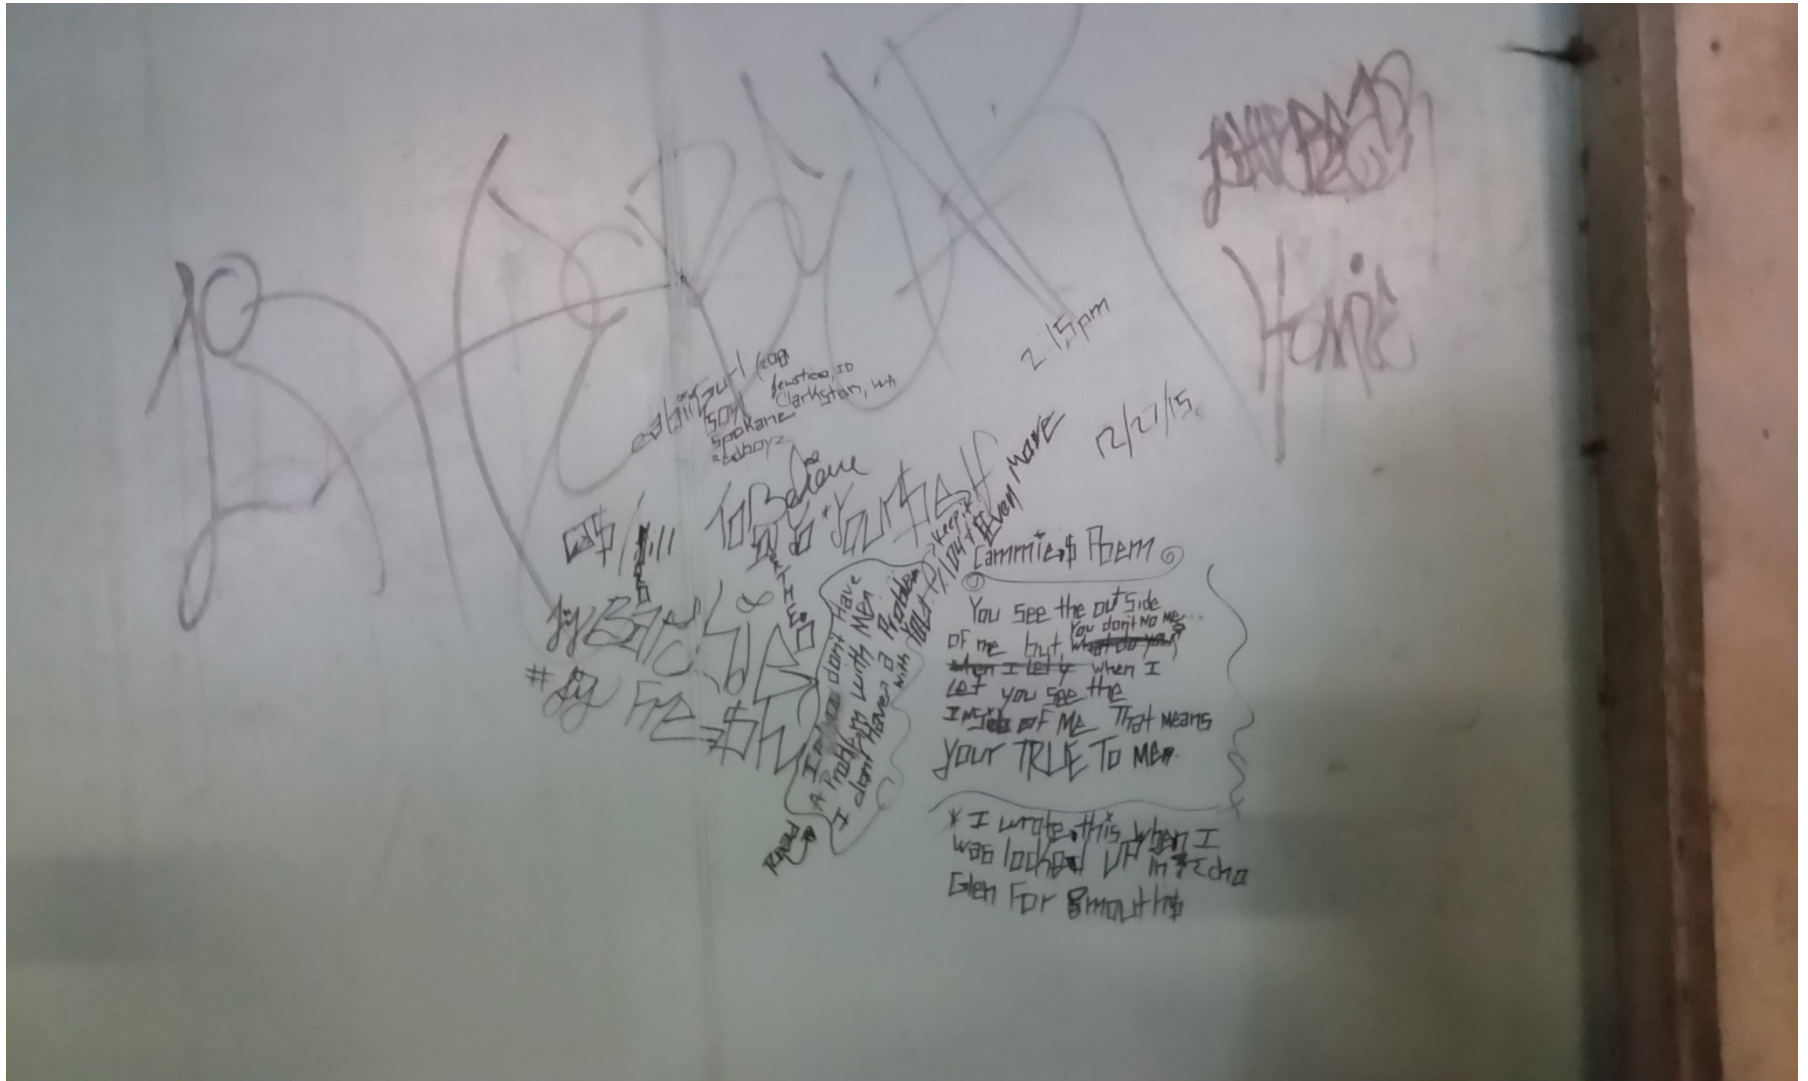

A G4S officer does a perimeter check of the PSC Building once in the morning and once in the evening. Currently there are no officers posted in the PSC Building.

PARKING GARAGE GRAFFITI

PARKING GARAGE GRAFFITI

PARKING GARAGE GRAFFITI

AND MORE GRAFFITI

MORE GRAFFITI ART WORK

GRAFFITI
AND
VEHICLE
SAFETY
CONCERNS

WIZARD
fuck
TINK

TINK
WIZARD

GAZEBO
PSC Plaza

180
DIAPERS - COUCHES

NEWS

INVESTIGATION UNDERWAY AFTER SHOOTING AT A HARRIS COUNTY PCT. 4 COMMISSIONER'S FACILITY

A shooting is under investigation at a Harris County Precinct 4 Commissioner's facility

Wednesday, March 30, 2016

HARRIS COUNTY, TX (KTRK) -- Investigators are at the scene of a shooting at a Harris County Precinct 4 Commissioner's facility in northeast Harris County.

Harris County Sheriff's Office deputies are at the W.H. Harvey JR Road and Bridge Maintenance facility at 2302 Atascocita Road.