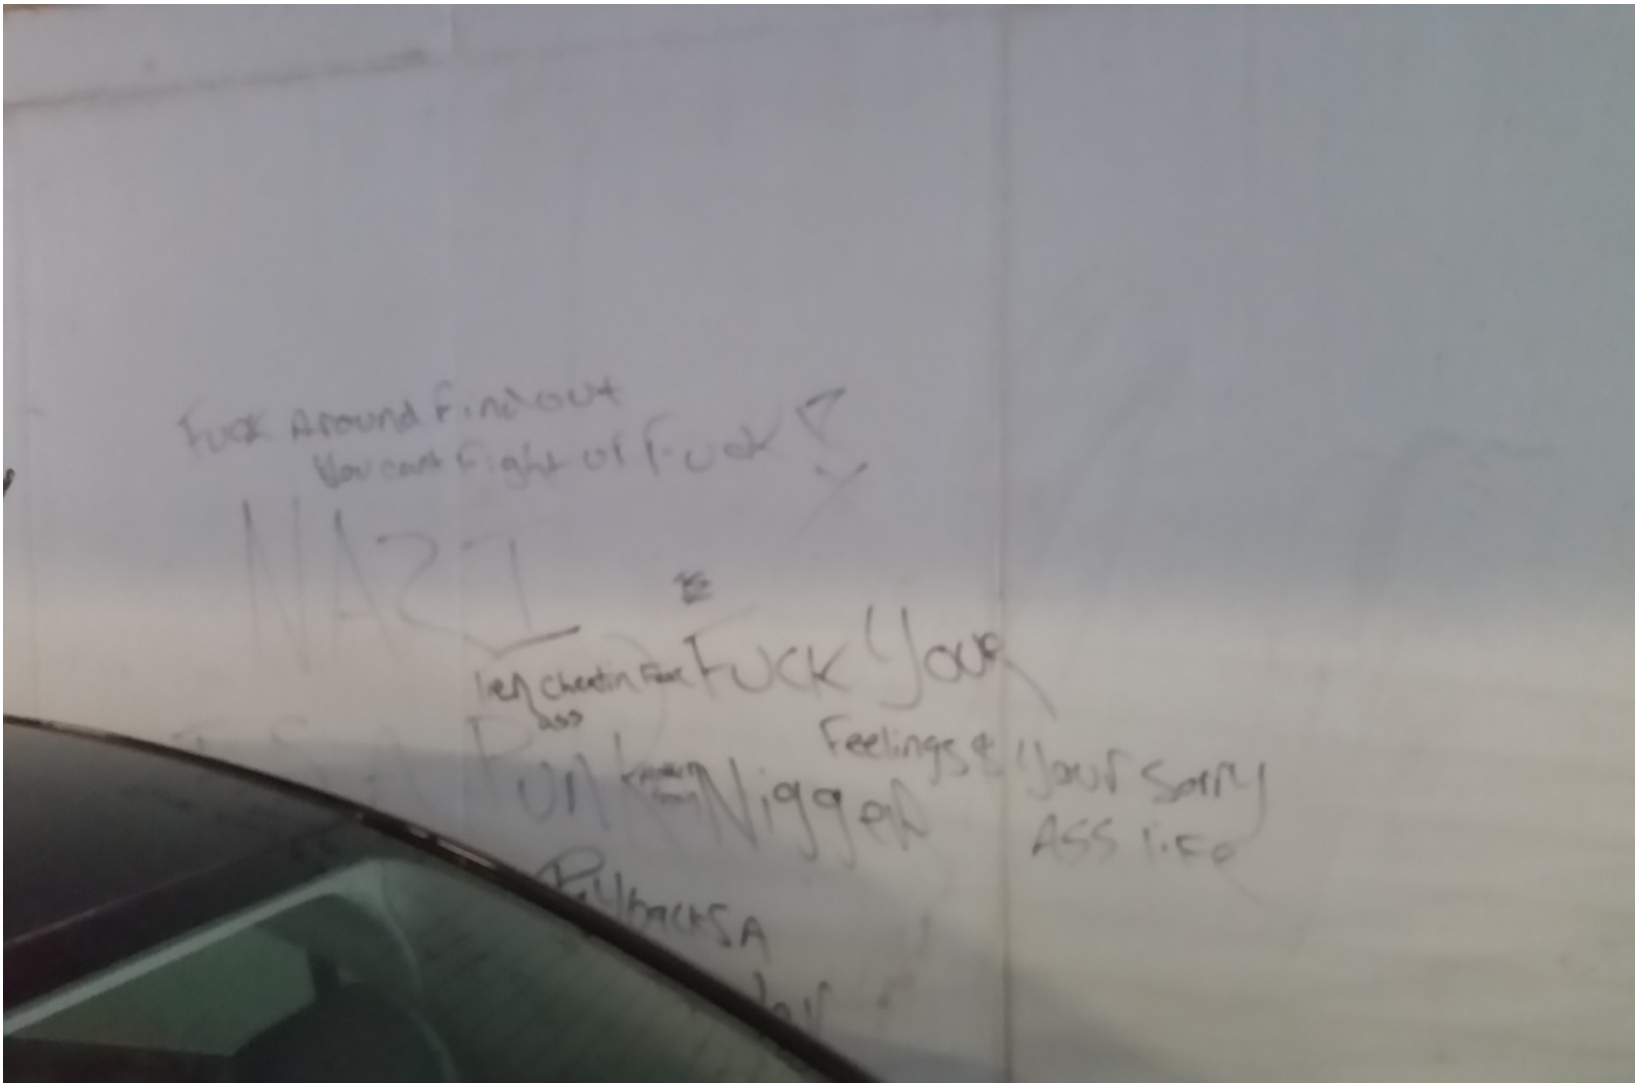

Current
SECURITY
Situation

G4S Security Staff for Security

@

The Main Courthouse

Family Law Annex

Juvenile Court

Entries = 8 Full Time & 4 Part Time

Rovers = 2 Full Time

Control = 2 Full Time

Breakdown:

East Entry – 3 Full Time / 2 Part Time

West Entry – 2 Full Time

Annex Entry – 1 Full Time / 2 Part Time

JJC Entry – 2 Full Time

Rovers – 2 Full Time

Control Room – 2 Full Time

A G4S officer does a perimeter check of the PSC Building once in the morning and once in the evening. Currently there are no officers posted in the PSC Building.

PARKING GARAGE GRAFFITI

PARKING GARAGE GRAFFITI

HARRIS COUNTY, TX (KTRK) -- Investigators are at the scene of a shooting at a Harris County Precinct 4 Commissioner's facility in northeast Harris County.

Harris County Sheriff's Office deputies are at the W.H. Harvey JR Road and Bridge Maintenance facility at 2302 Atascocita Road.