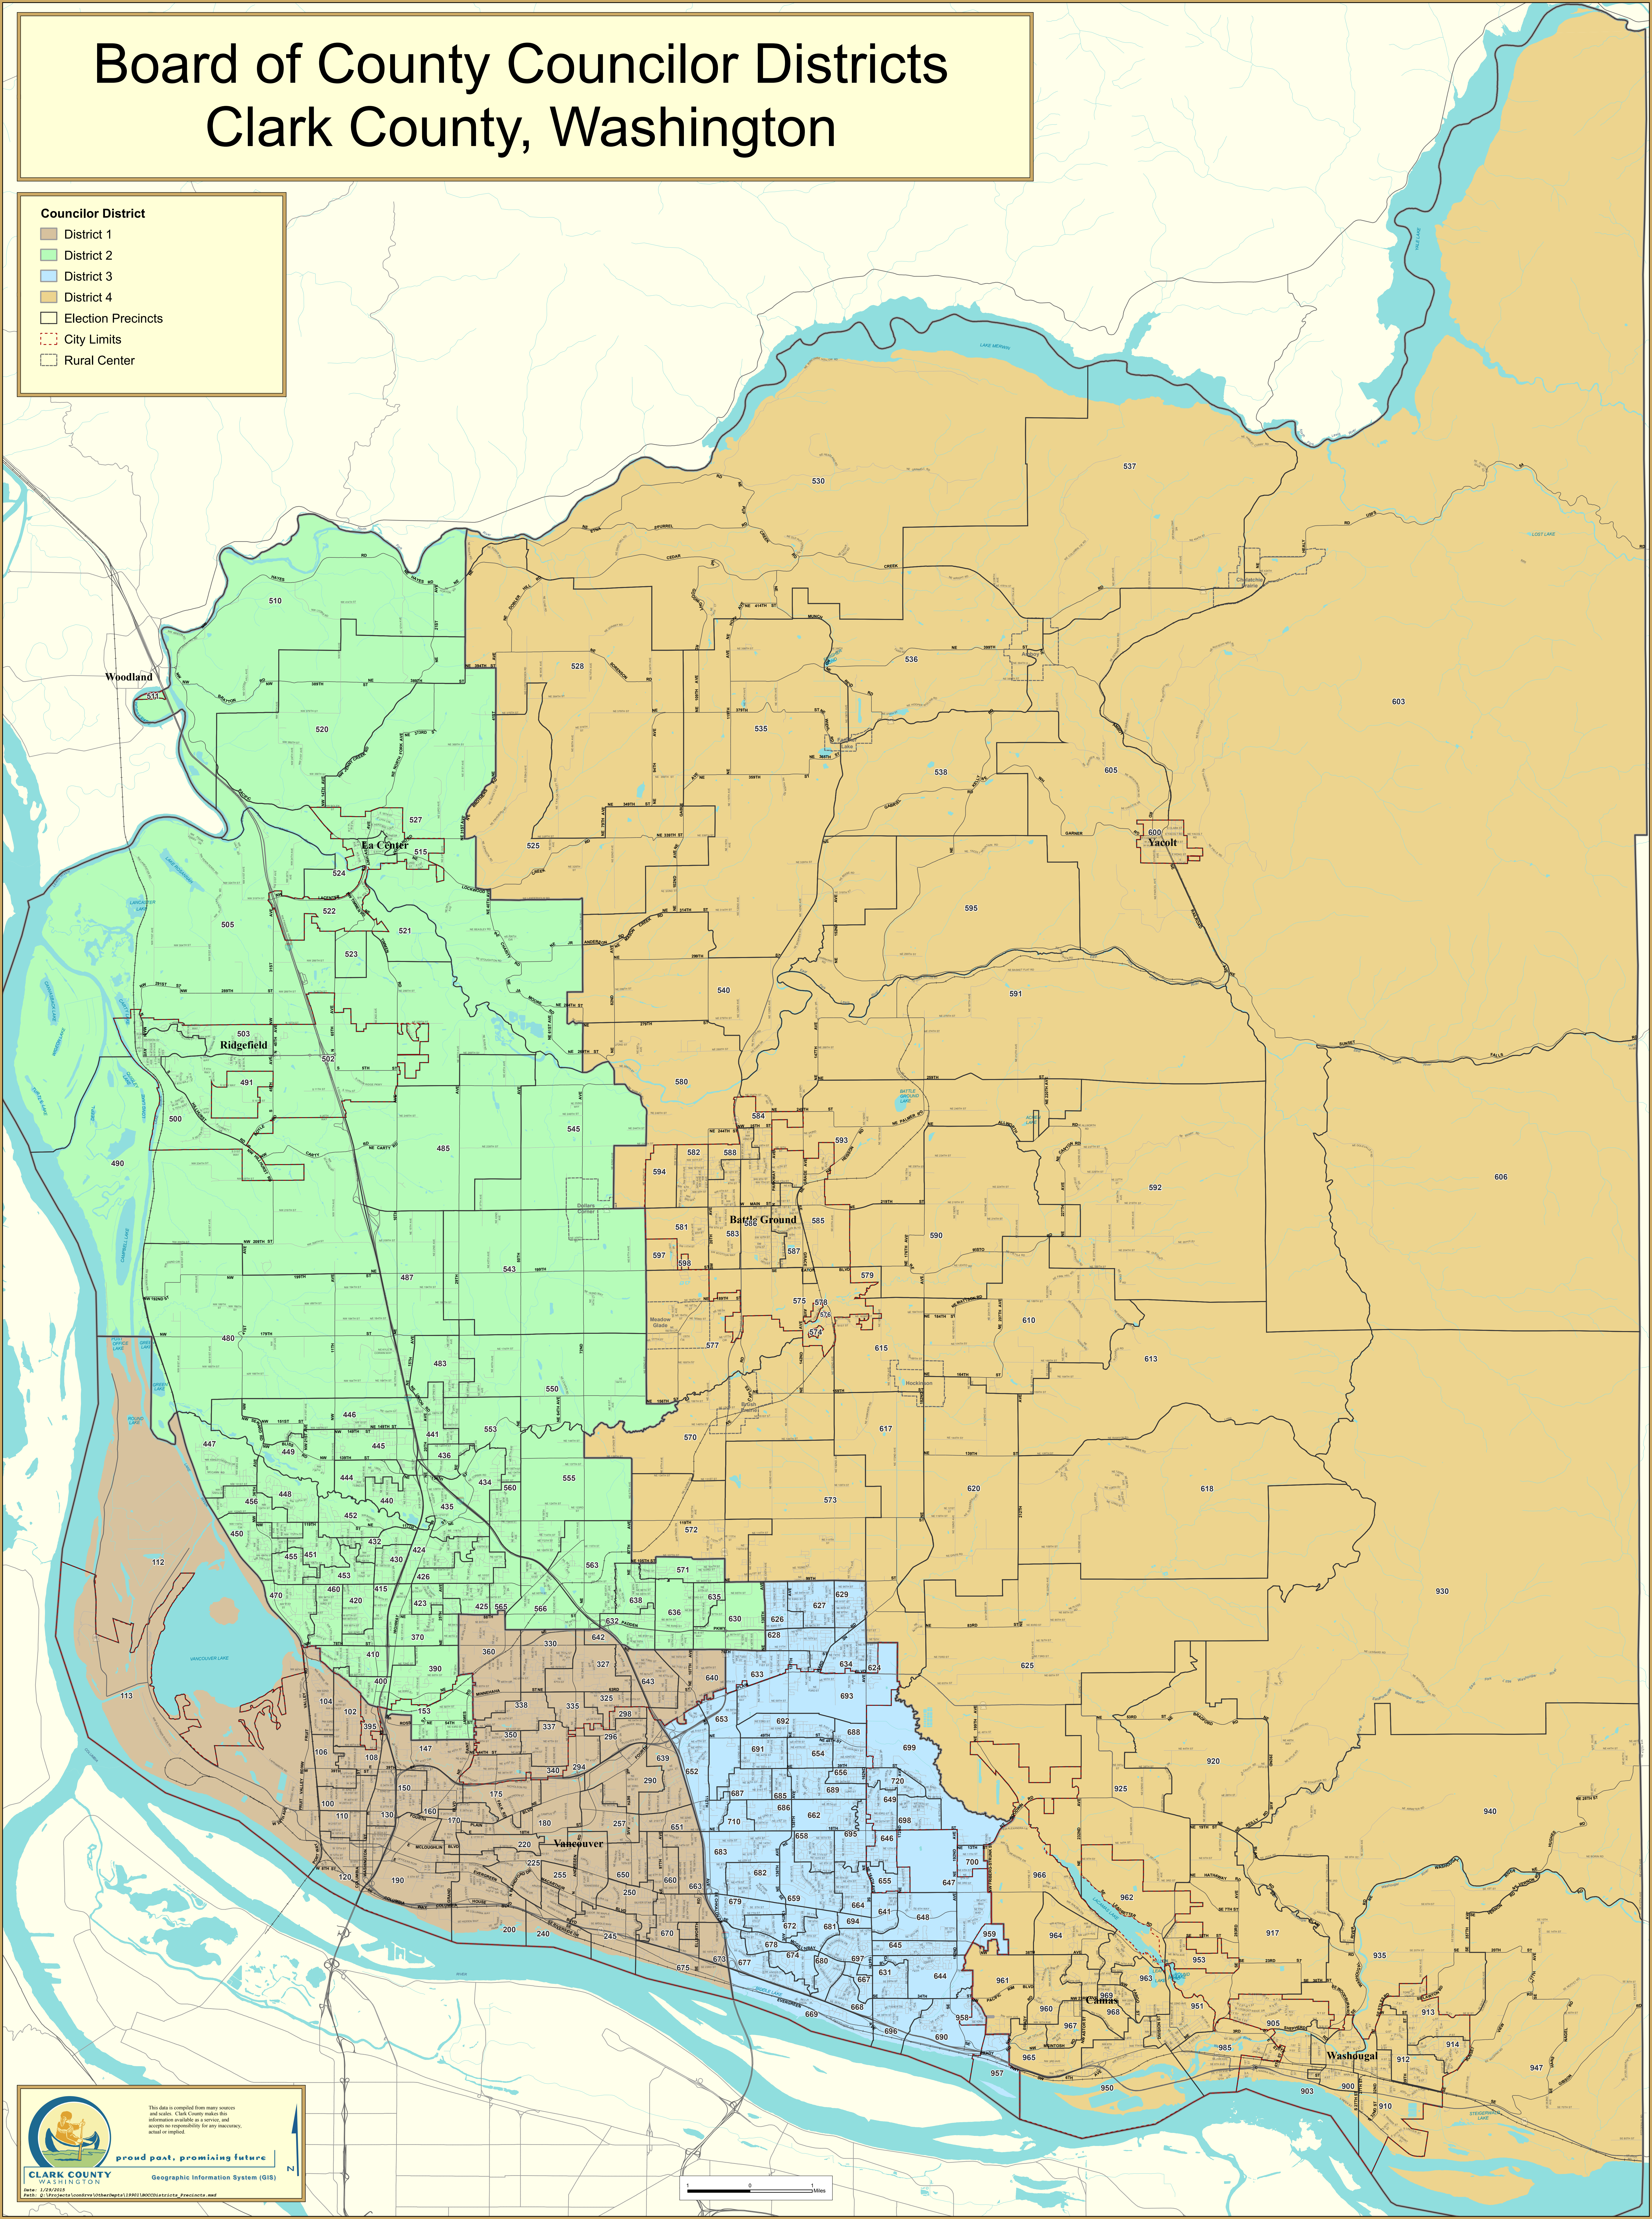

Board of County Councilor Districts Clark County, Washington

Councilor District

- District 1
- District 2
- District 3
- District 4
- Election Precincts
- City Limits
- Rural Center

 This data is compiled from many sources and scales. Clark County makes this information available as a service, and accepts no responsibility for any inaccuracy, actual or implied.

CLARK COUNTY
WASHINGTON

Geographic Information System (GIS)

Date: 1/29/2025
Path: G:\GIS\arcgis\workspace\chiller\gmap\1199011\ARC_CCDistricts_Precincts.aprx

proud past. promising future