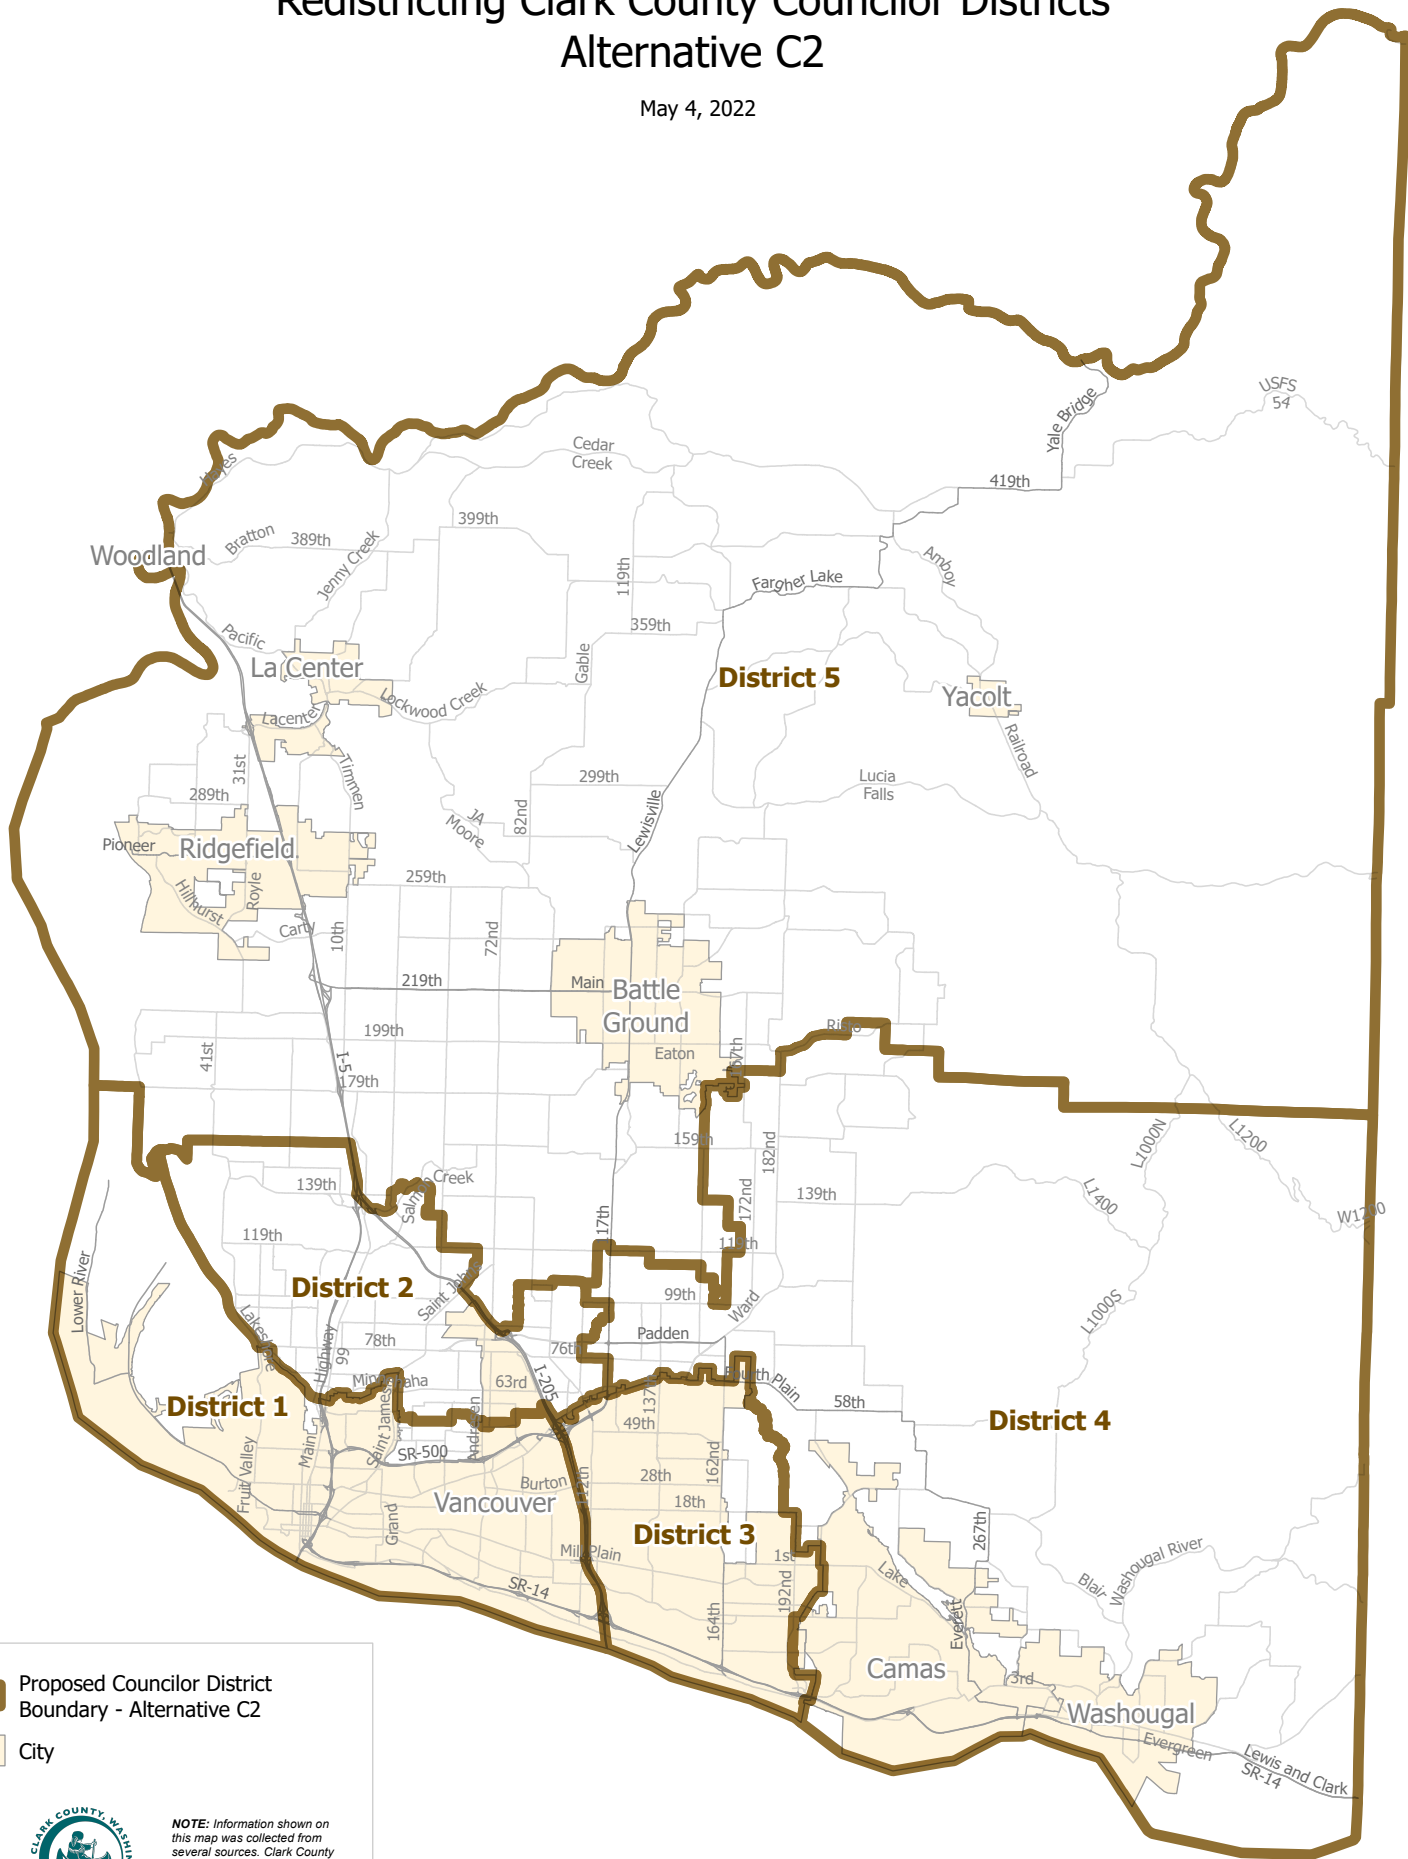

Redistricting Clark County Councilor Districts Alternative C2

May 4, 2022

Proposed Councilor District Boundary - Alternative C2
 City

0 1 2 3 4
Miles