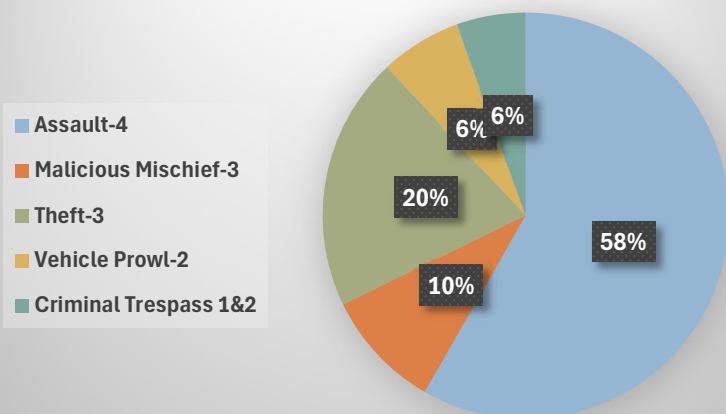

2024 Detention and Supervision Report

Probation Caseload

Average Caseload by Unit

All Referrals

Top 5 Misdemeanors

Top 5 Felonies

Average Daily Population in Detention