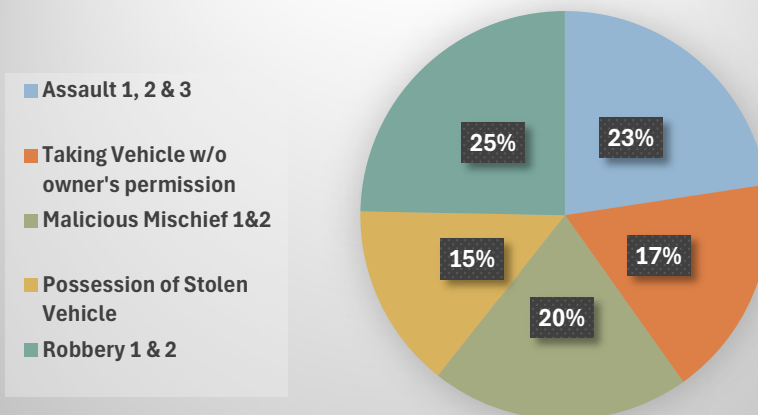

2024 Detention and Supervision Report

Probation Caseload

Average Caseload by Unit

All Referrals

Top 5 Misdemeanors

Top 5 Felonies

Average Daily Population in Detention