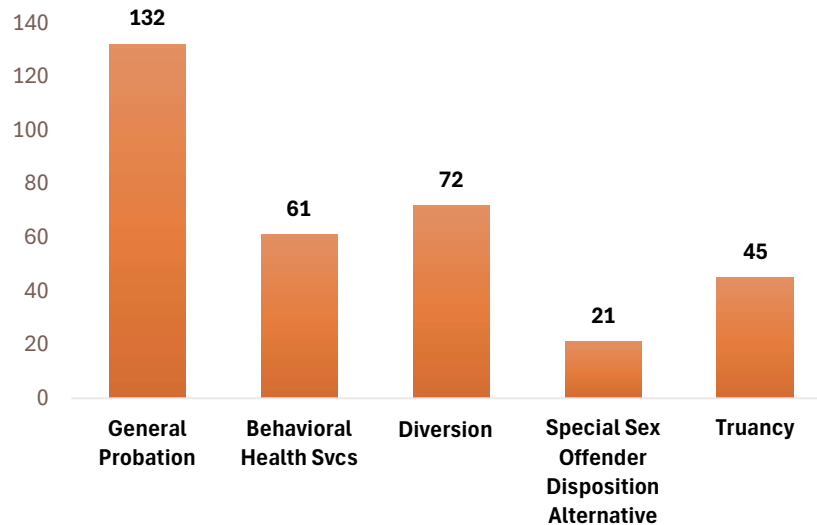

2024 Detention and Supervision Report

Probation Caseload

Average Caseload by Unit

All Referrals

Top 5 Misdemeanors

Top 5 Felonies

Average Daily Population in Detention