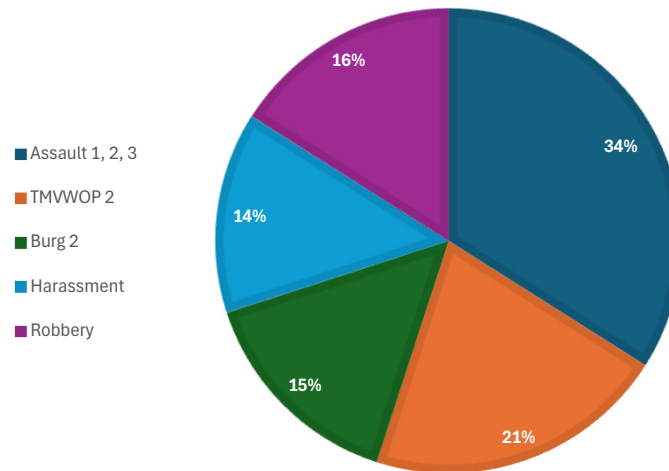

2025 Detention and Supervision Report

Probation Caseload

Average Monthly Caseload By Unit

All Referrals

TOP MISDEMEANORS

TOP FELONIES

Average Yearly Population in Detention