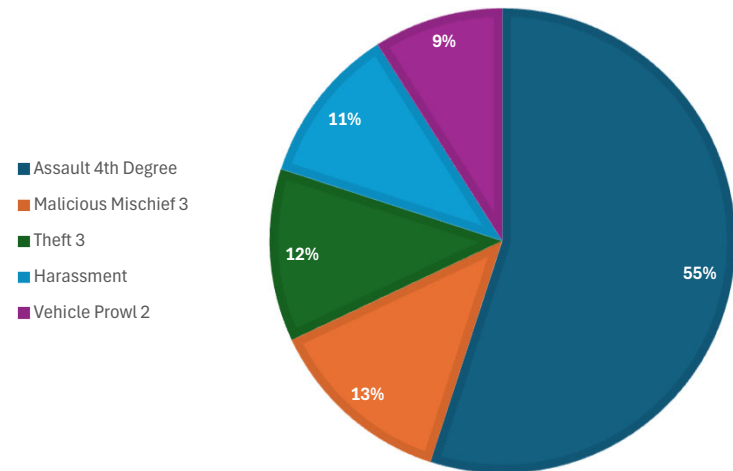

2025 Detention and Supervision Report

Probation Caseload

Average Monthly Caseload By Unit

All Referrals

TOP MISDEMEANORS

TOP FELONIES

Average Yearly Population in Detention